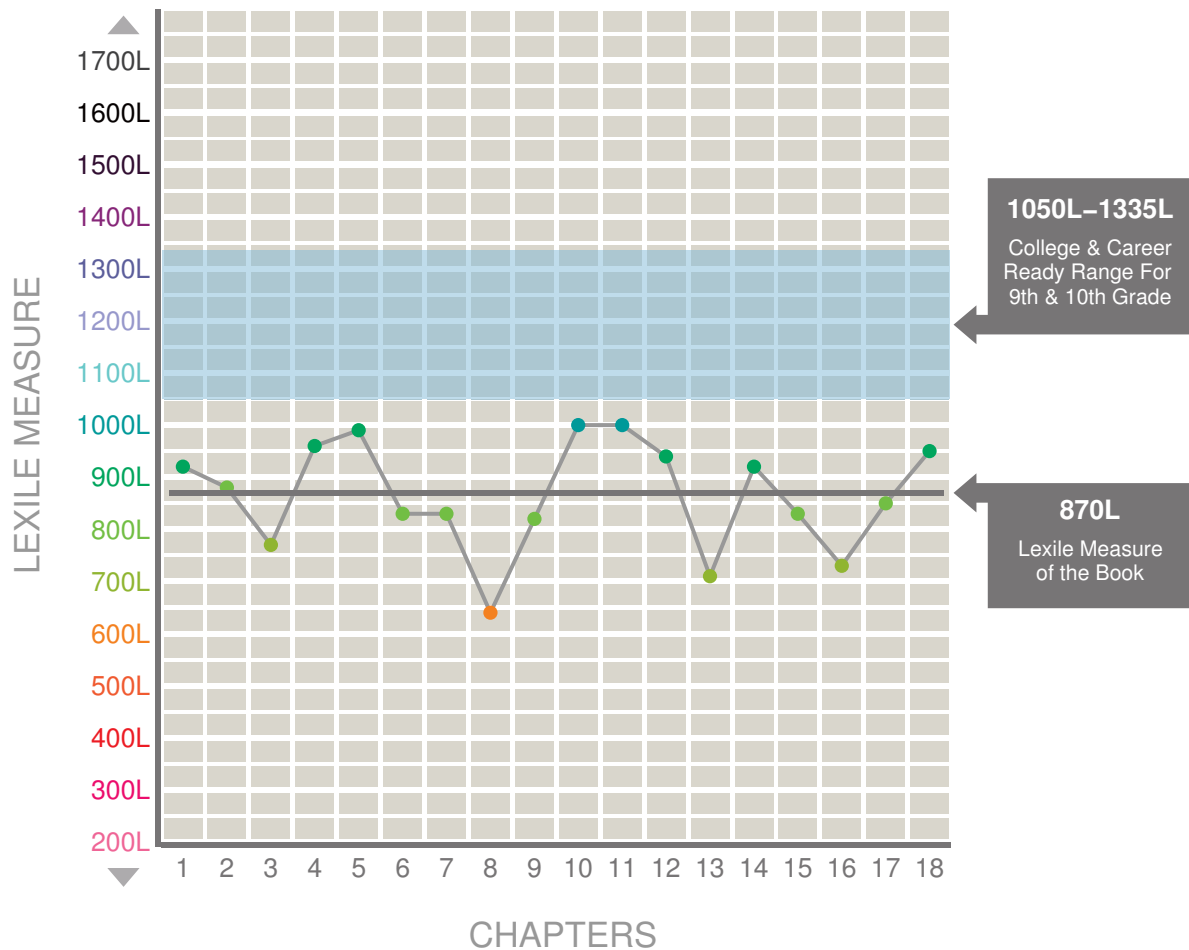

This guide provides the Lexile® measure for every chapter in this book and is intended to help inform instruction. This book's Lexile measure is 870L and is frequently taught in the 9th and 10th grade. Students in these grades should be reading texts that have reading demand of 1050L through 1335L to be college and career ready by the end of Grade 12.

Lexile Measure	CHAPTER & DESCRIPTION
920L	1 The Hatchery
880L	2 The New Education
770L	3 The Controller
960L	4 Bernard
990L	5 The Solidarity Service
830L	6 Discussions On The Savage Reservations
830L	7 Travelling To The Savage Reservation
640L	8 Visiting The Savages
820L	9 Arranging A Departure
1000L	10 "My Father!"
1000L	11 The Savage Settles In London
940L	12 The Party
710L	13 John And Lenina Fight
920L	14 Death Of Linda
830L	15 "I've Come To Bring You Freedom"
730L	16 "Choose Between Happiness And High Art"
850L	17 The Controller Explains The World
950L	18 Death Of The Savage