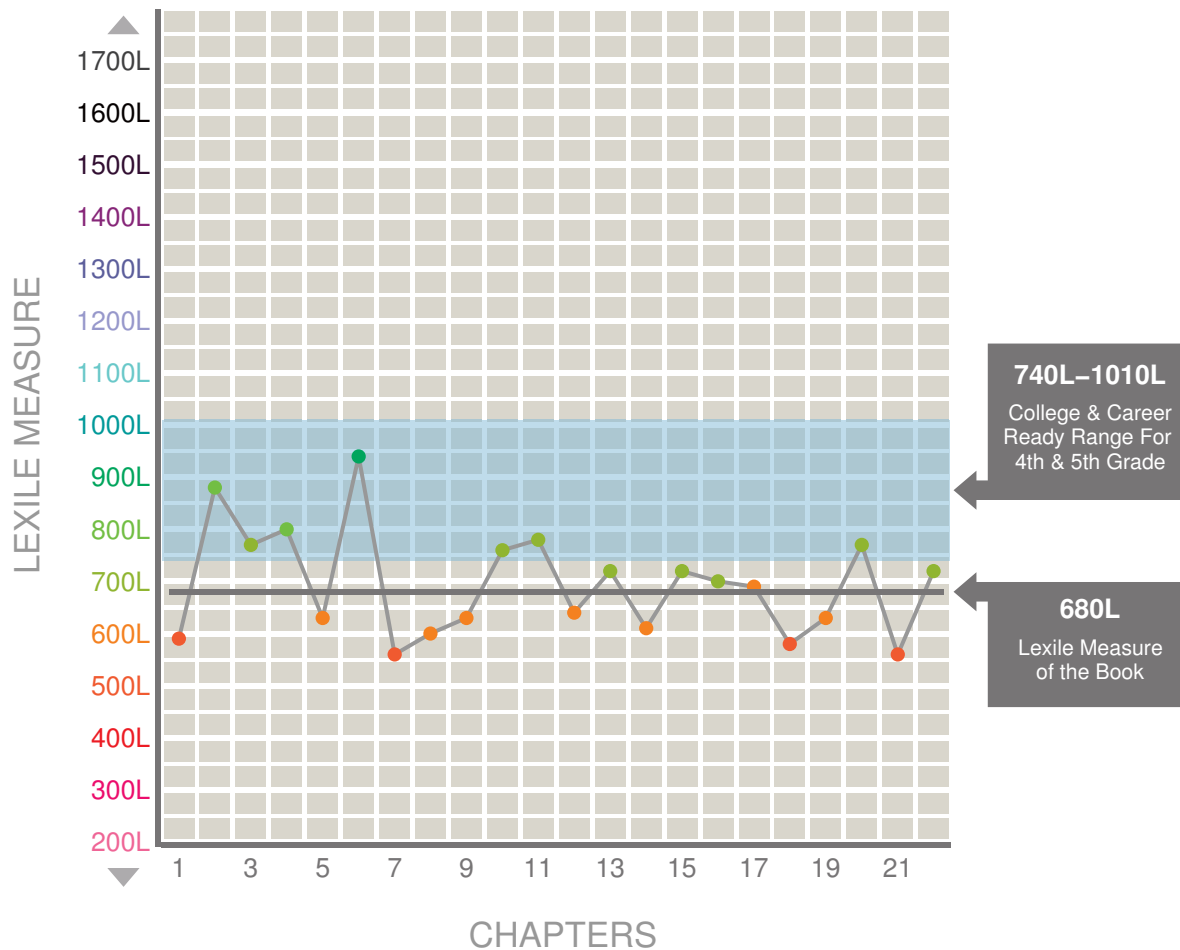

THE **LEXILE** by Chapter GUIDE  
 MEANINGFUL MEASURES FOR INSTRUCTIONAL PLANNING

# 680L

E.B. White

This guide provides the Lexile® measure for every chapter in this book and is intended to help inform instruction. This book's Lexile measure is 680L and is frequently taught in the 4th and 5th grade. Students in these grades should be reading texts that have reading demand of 740L through 1010L to be college and career ready by the end of Grade 12.

Lexile Measure	CHAPTER & TITLE
590L	1 Before Breakfast
880L	2 Wilbur
770L	3 Escape
800L	4 Loneliness
630L	5 Charlotte
940L	6 Summer Days
560L	7 Bad News
600L	8 A Talk At Home
630L	9 Wilbur's Boast
760L	10 An Explosion
780L	11 The Miracle
640L	12 A Meeting
720L	13 Good Progress
610L	14 Dr. Dorian
720L	15 The Crickets
700L	16 Off To The Fair
690L	17 Uncle
580L	18 The Cool Of The Evening
630L	19 The Egg Sac
770L	20 The Hour Of Triumph
560L	21 Last Day
720L	22 A Warm Wind