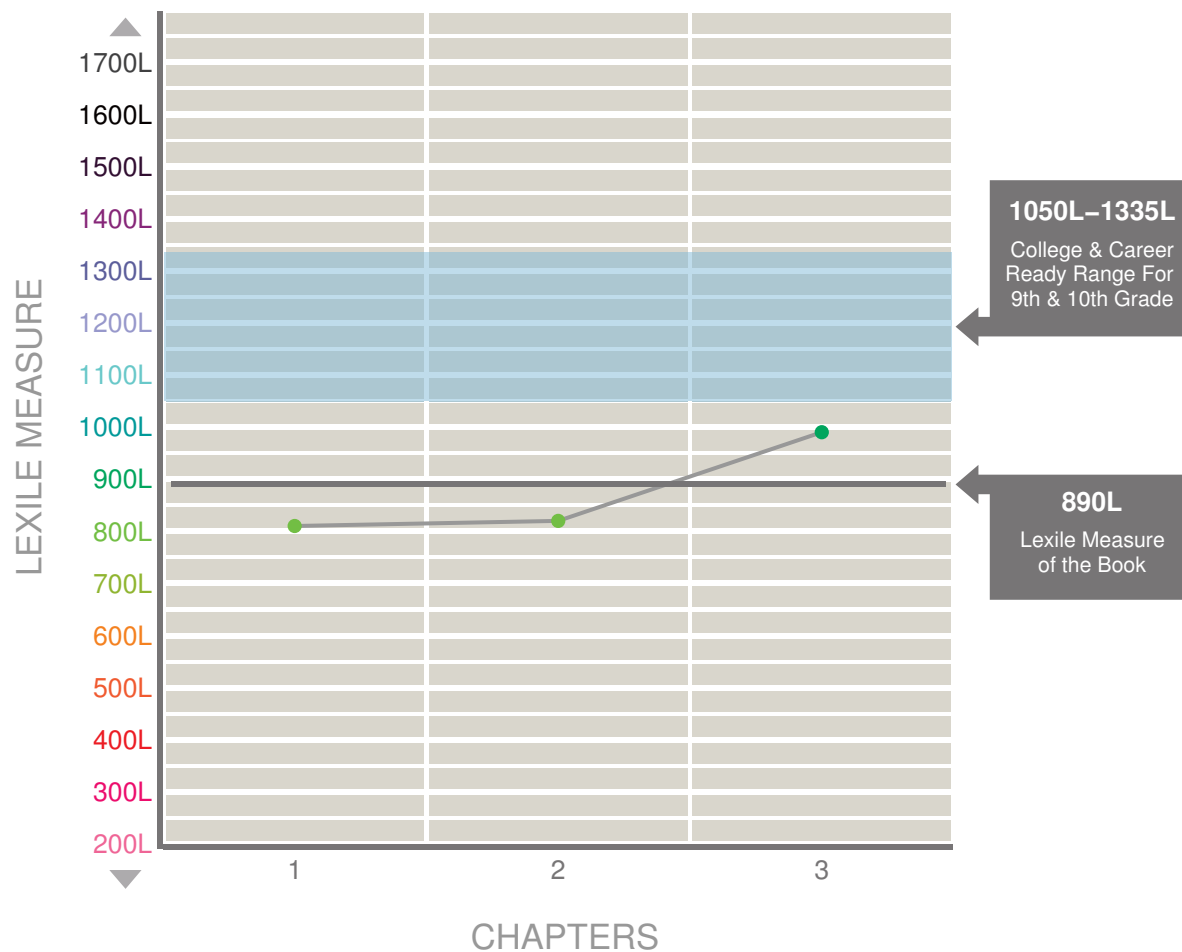

THE **LEXILE** [®] **by Chapter**
GUIDE
MEANINGFUL MEASURES FOR INSTRUCTIONAL PLANNING

FAHRENHEIT 451

Ray Bradbury

890L

This guide provides the Lexile® measure for every chapter in this book and is intended to help inform instruction. This book's Lexile measure is 890L and is frequently taught in the 9th and 10th grade. Students in these grades should be reading texts that have reading demand of 1050L through 1335L to be college and career ready by the end of Grade 12.

Lexile Measure	CHAPTER & TITLE
810L	1 The Hearth And The Salamander
820L	2 The Sieve And The Sand
990L	3 Burning Bright

To find additional guides, please visit Lexile.com/lexile-by-chapter.