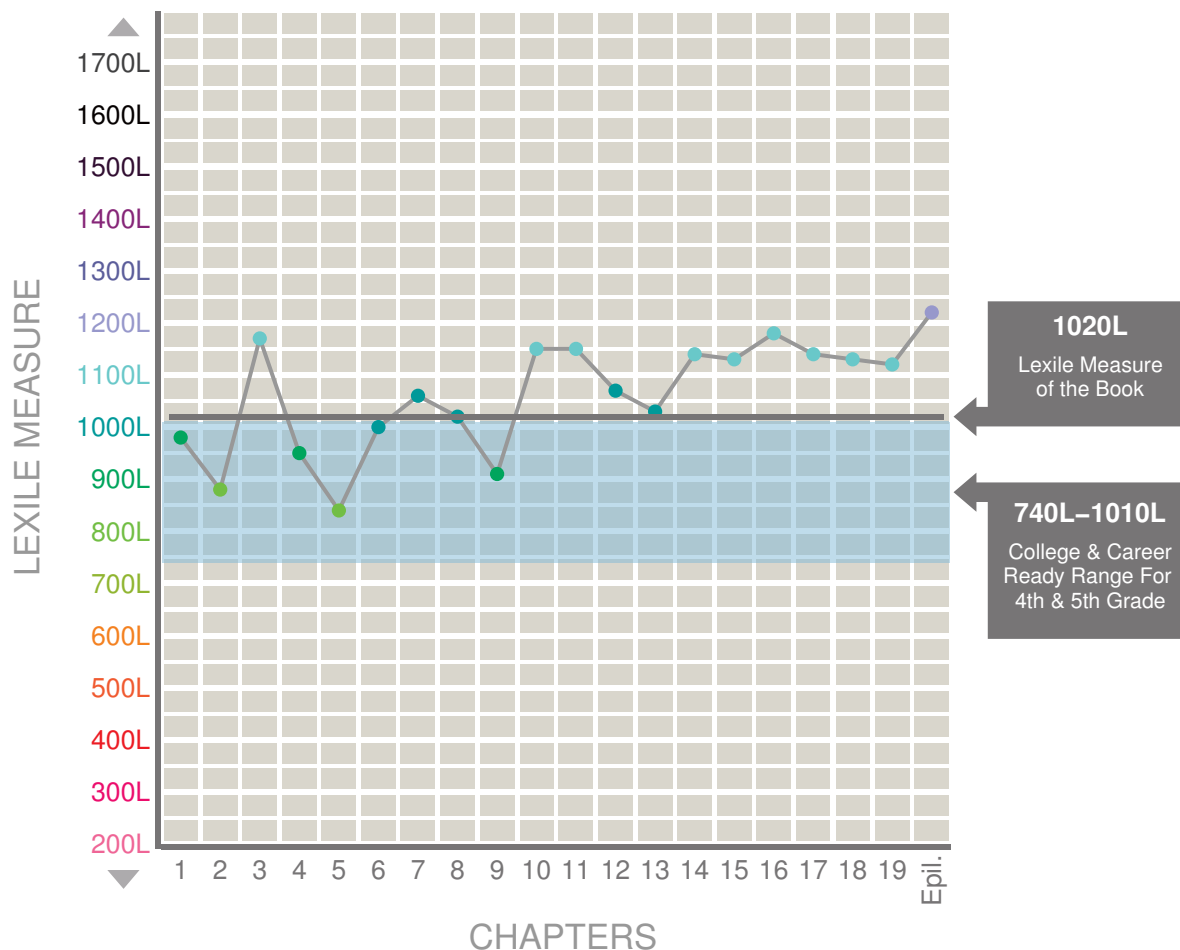

This guide provides the Lexile® measure for every chapter in this book and is intended to help inform instruction. This book's Lexile measure is 1020L and is frequently taught in the 4th and 5th grade. Students in these grades should be reading texts that have reading demand of 740L through 1010L to be college and career ready by the end of Grade 12.

Lexile Measure	CHAPTER & DESCRIPTION
980L	1 The Secret And The Plane Ride
880L	2 Brian Flies Solo
1170L	3 Landing The Plane In The Lake
950L	4 Coming To Terms With What Has Happened
840L	5 Scouting Out For Survival
1000L	6 Brian Takes Steps To Help Himself
1060L	7 No Room For Self-Pity
1020L	8 Peace Becomes Danger In An Instant
910L	9 Fire Achieved
1150L	10 Thoughts Of Never Being Found
1150L	11 Determination And Hard Work To Survive
1070L	12 The Rescue Plane
1030L	13 Becoming A Creature Of The Woods
1140L	14 Food Is Everything—Mistakes Are Knowledge
1130L	15 Bird Hunt For Real Meat
1180L	16 Moose Attack And Tornado
1140L	17 Building Raft To Explore Plane
1130L	18 Inside The Plane
1120L	19 Rescue
1220L	Epil. Returning To The Outside World