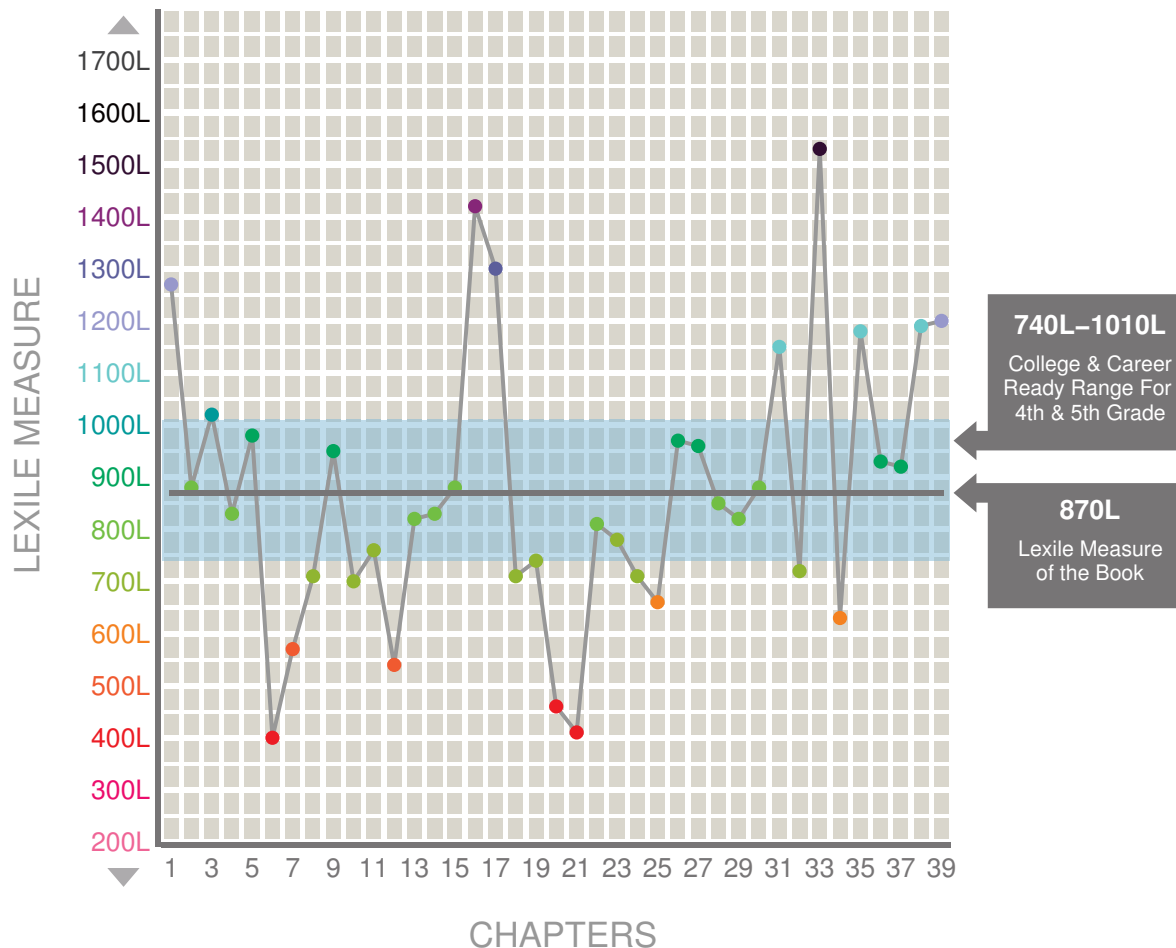

This guide provides the Lexile® measure for every chapter in this book and is intended to help inform instruction. This book's Lexile measure is 870L and is frequently taught in the 4th and 5th grade. Students in these grades should be reading texts that have reading demand of 740L through 1010L to be college and career ready by the end of Grade 12.

Lexile Measure	CHAPTER & DESCRIPTION
1270L	1 James Is Sent To Live With His Aunts
880L	2 James Does His Chores
1020L	3 James Meets An Old Man
830L	4 The Magic Crocodile Tongues
980L	5 James Spills The Tongues
400L	6 The Peach Grows
570L	7 Sponge And Spiker Hatch A Plan
710L	8 The Plan Is A Success
950L	9 James Investigates The Peach
700L	10 James Enters The Pit
760L	11 James Meets The Insects
540L	12 James Learns The Secret
820L	13 The Insects Sleep
830L	14 Cutting The Peach From The Tree
880L	15 The End Of Sponge And Spiker
1420L	16 Floating In The Atlantic Ocean
1300L	17 James And The Insects Emerge
710L	18 Everyone Is Hungry
740L	19 Sharks Appear
460L	20 Spider Makes Silk For Ropes
410L	21 Earthworm Serves As Bait
810L	22 Seagulls Save The Peach
780L	23 Spotted By The <i>Queen Mary</i>
710L	24 The Insects Rejoice
660L	25 Centipede Revels In Being A Pest

→ Turn page over to view more chapters and descriptions

To find additional guides, please visit Lexile.com/lexile-by-chapter.

THE
LEXILE by Chapter
GUIDE

MEANINGFUL MEASURES FOR INSTRUCTIONAL PLANNING

**JAMES AND THE
GIANT PEACH**
Roald Dahl

870L

This guide provides the Lexile® measure for every chapter in this book and is intended to help inform instruction. This book's Lexile measure is 870L and is frequently taught in the 4th and 5th grade. Students in these grades should be reading texts that have reading demand of 740L through 1010L to be college and career ready by the end of Grade 12.