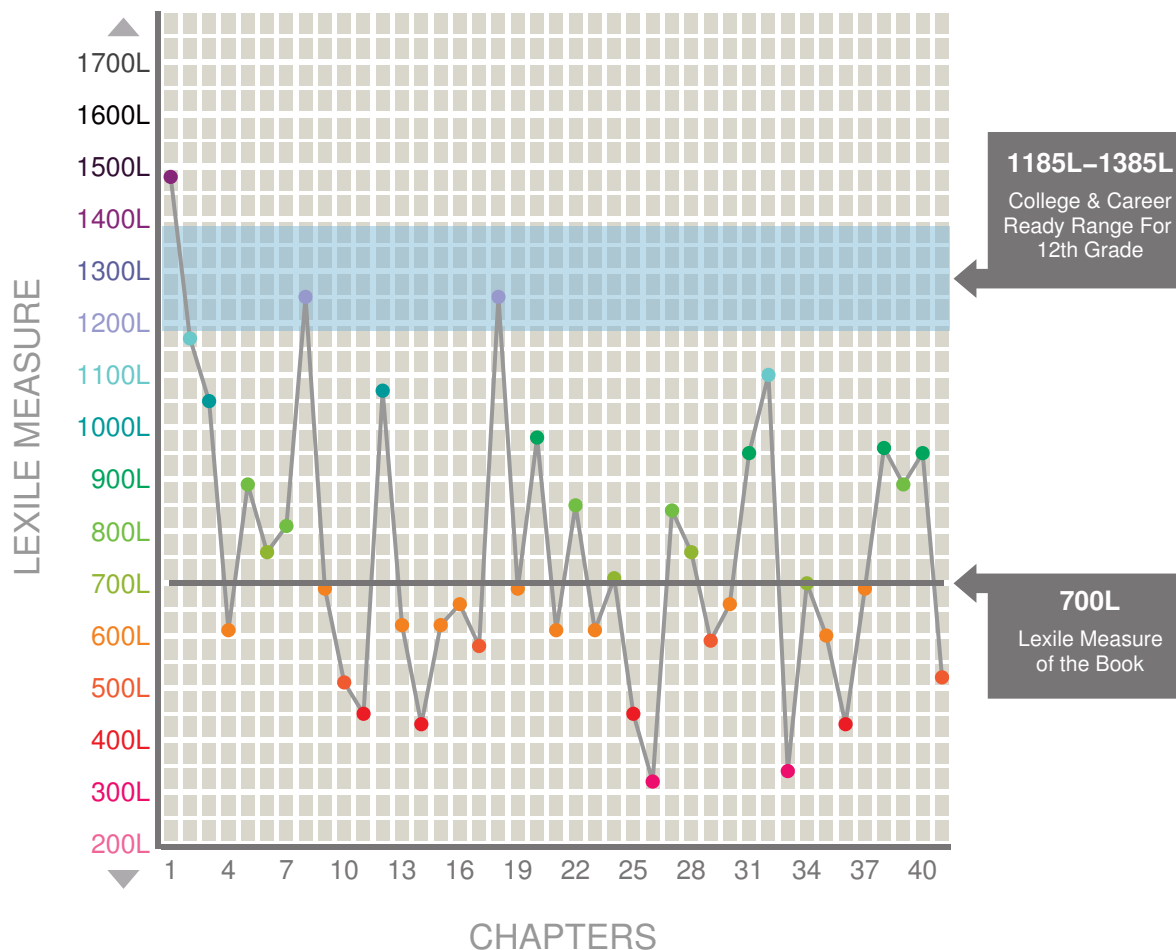

This guide provides the Lexile® measure for every chapter in this book and is intended to help inform instruction. This book's Lexile measure is 700L and is frequently taught in the 12th grade. Students in these grades should be reading texts that have reading demand of 1185L through 1385L to be college and career ready by the end of Grade 12.

Lexile Measure **CHAPTER & DESCRIPTION**

1480L	1	The First Seasons
1170L	2	Dinner In The Mess
1050L	3	Rinaldi Confesses His Love
610L	4	Miss Barkley
890L	5	Mr. Henry Visits The Hospital
760L	6	A Kiss
810L	7	The Malingerer
1250L	8	St. Anthony
690L	9	The Explosion
510L	10	Rinaldi Visits The Field Hospital
450L	11	The Priest Visits
1070L	12	Shipped To Milan
620L	13	The Hospital In Milan
430L	14	Mistaken For An Austrian
620L	15	Finding A Competent Doctor
660L	16	An Affair Begins
580L	17	Love Fizzles And Blossoms
1250L	18	Frederic And Henry
690L	19	The Rain
980L	20	The Races
610L	21	Catherine Falls Ill
850L	22	Jaundice
610L	23	Back To The Front
710L	24	The Train
450L	25	Rinaldi Drinks Too Much

→ Turn page over to view more chapters and descriptions

To find additional guides, please visit Lexile.com/lexile-by-chapter.

This guide provides the Lexile® measure for every chapter in this book and is intended to help inform instruction. This book's Lexile measure is 700L and is frequently taught in the 12th grade. Students in these grades should be reading texts that have reading demand of 1185L through 1385L to be college and career ready by the end of Grade 12.