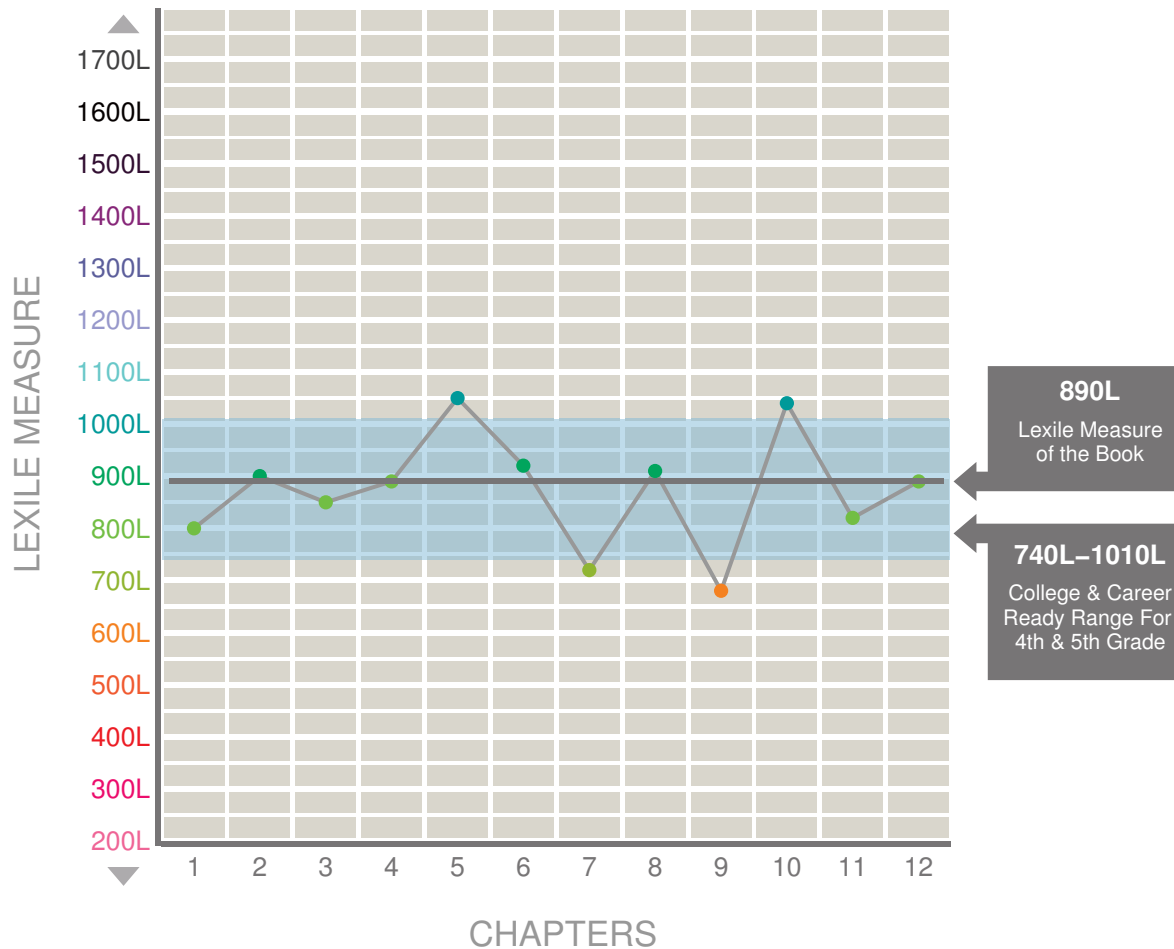

This guide provides the Lexile® measure for every chapter in this book and is intended to help inform instruction. This book's Lexile measure is 890L and is frequently taught in the 4th and 5th grade. Students in these grades should be reading texts that have reading demand of 740L through 1010L to be college and career ready by the end of Grade 12.

Lexile Measure

CHAPTER & DESCRIPTION

800L	1	Karli Meets Lizzie
900L	2	Lizzie's Brother Karli Loves Marlene
850L	3	War Comes To Dresden
890L	4	Mutti Brings Marlene Home
1050L	5	Marlene Chases The Dog
920L	6	Air Raid, Bombs, And Marlene Comes Home
720L	7	Airman Peter Kamm Hands Over The Compass
910L	8	Peter Saves Karli
680L	9	Lizzie's Family, Peter And Marlene Leave
1040L	10	Shelter In A Barn
820L	11	Shelter With The Countess
890L	12	Americans Come

890L

Lexile Measure of the Book

740L-1010L

College & Career Ready Range For 4th & 5th Grade

MetaMetrics.

To find additional guides, please visit Lexile.com/lexile-by-chapter.