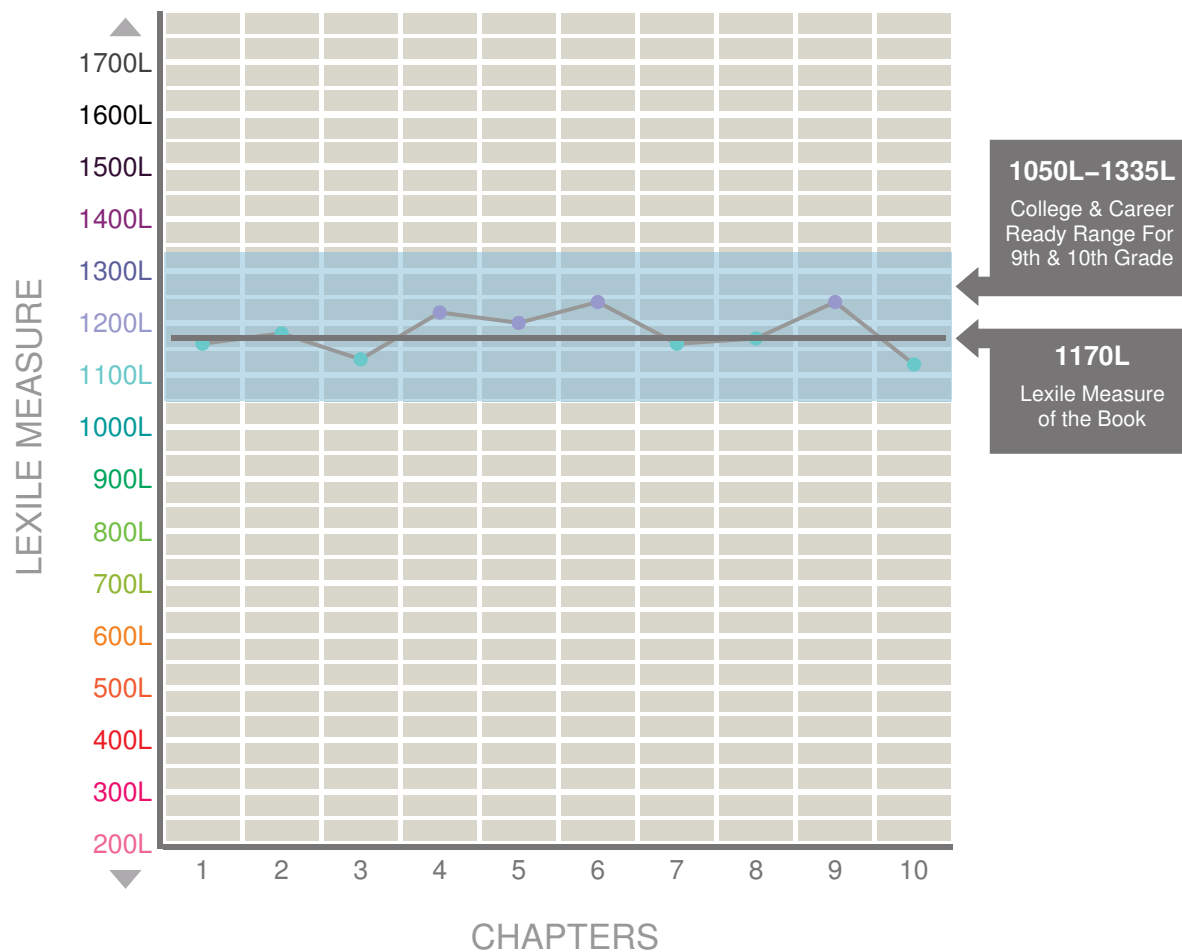

THE **LEXILE** by Chapter
GUIDE

MEANINGFUL MEASURES FOR INSTRUCTIONAL PLANNING

ANIMAL FARM

George Orwell

1170L

This guide provides the Lexile® measure for every chapter in this book and is intended to help inform instruction. This book's Lexile measure is 1170L and is frequently taught in the 9th and 10th grade. Students in these grades should be reading texts that have reading demand of 1050L through 1335L to be college and career ready by the end of Grade 12.

Lexile Measure

CHAPTER & DESCRIPTION

1160L	1	Mr. Jones And Manor Farm
1180L	2	The Seven Commandments
1130L	3	"Four Legs Good, Two Legs Bad"
1220L	4	Mr. Pilkington And Mr. Frederick
1200L	5	Plans For A Windmill
1240L	6	Pigs In The Farmhouse
1160L	7	Animal Confessions
1170L	8	"Our Leader, Comrade Napoleon"
1240L	9	The Hospital
1120L	10	"Some Animals Are More Equal Than Others"