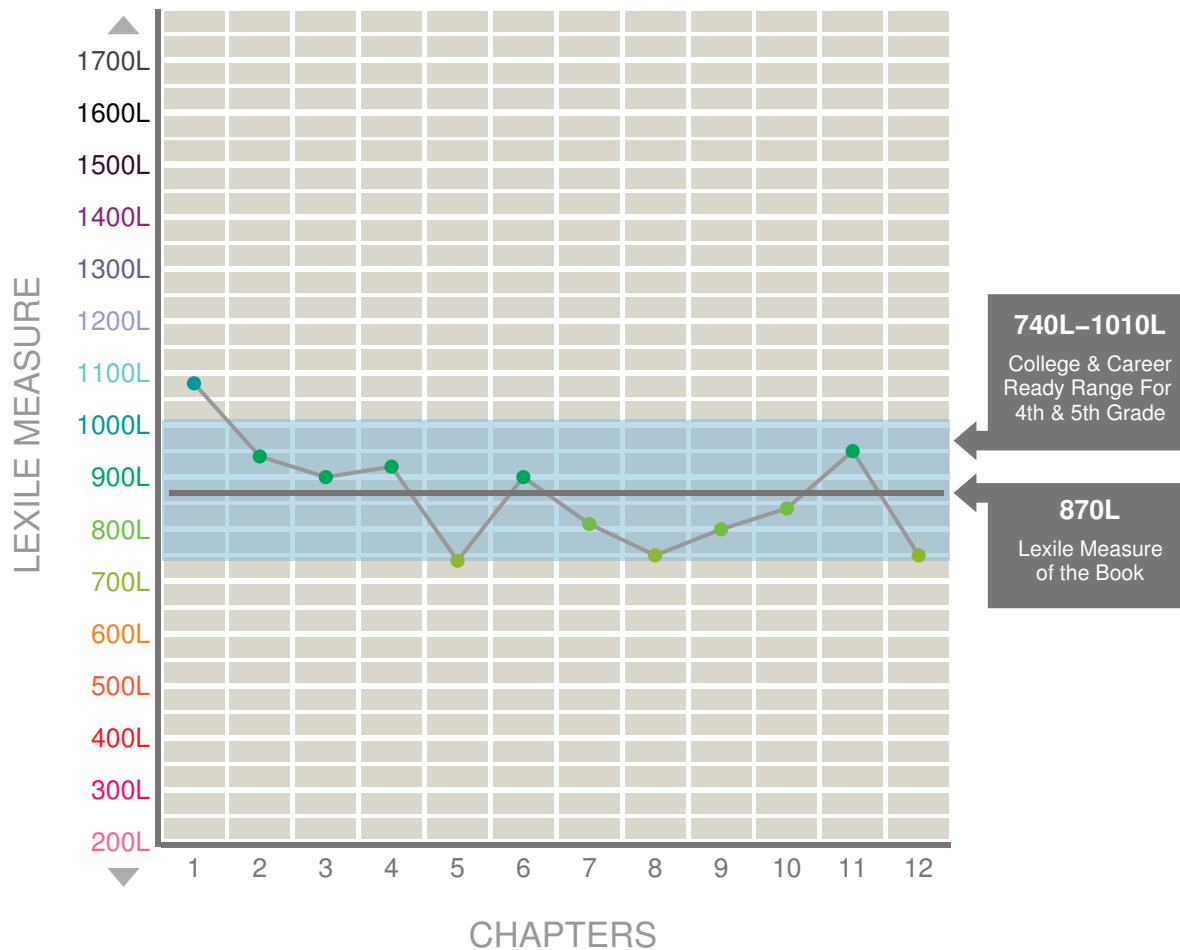

THE LEXILE[®] by Chapter GUIDE

MEANINGFUL MEASURES FOR INSTRUCTIONAL PLANNING

DRAGONWINGS

Laurence Yep

870L

This guide provides the Lexile[®] measure for every chapter in this book and is intended to help inform instruction. This book's Lexile measure is 870L and is frequently taught in the 4th and 5th grade. Students in these grades should be reading texts that have reading demand of 740L through 1010L to be college and career ready by the end of Grade 12.

Lexile Measure	CHAPTER & TITLE
1080L	1 The Land Of Demons
940L	2 The Company
900L	3 The Dragon Man
920L	4 Tests
740L	5 Windrider's Claws
900L	6 Demoness
810L	7 Educations
750L	8 Earth, Wind, And Water
800L	9 The Dragon Wakes
840L	10 Aroused
950L	11 Exile
750L	12 Dragonwings