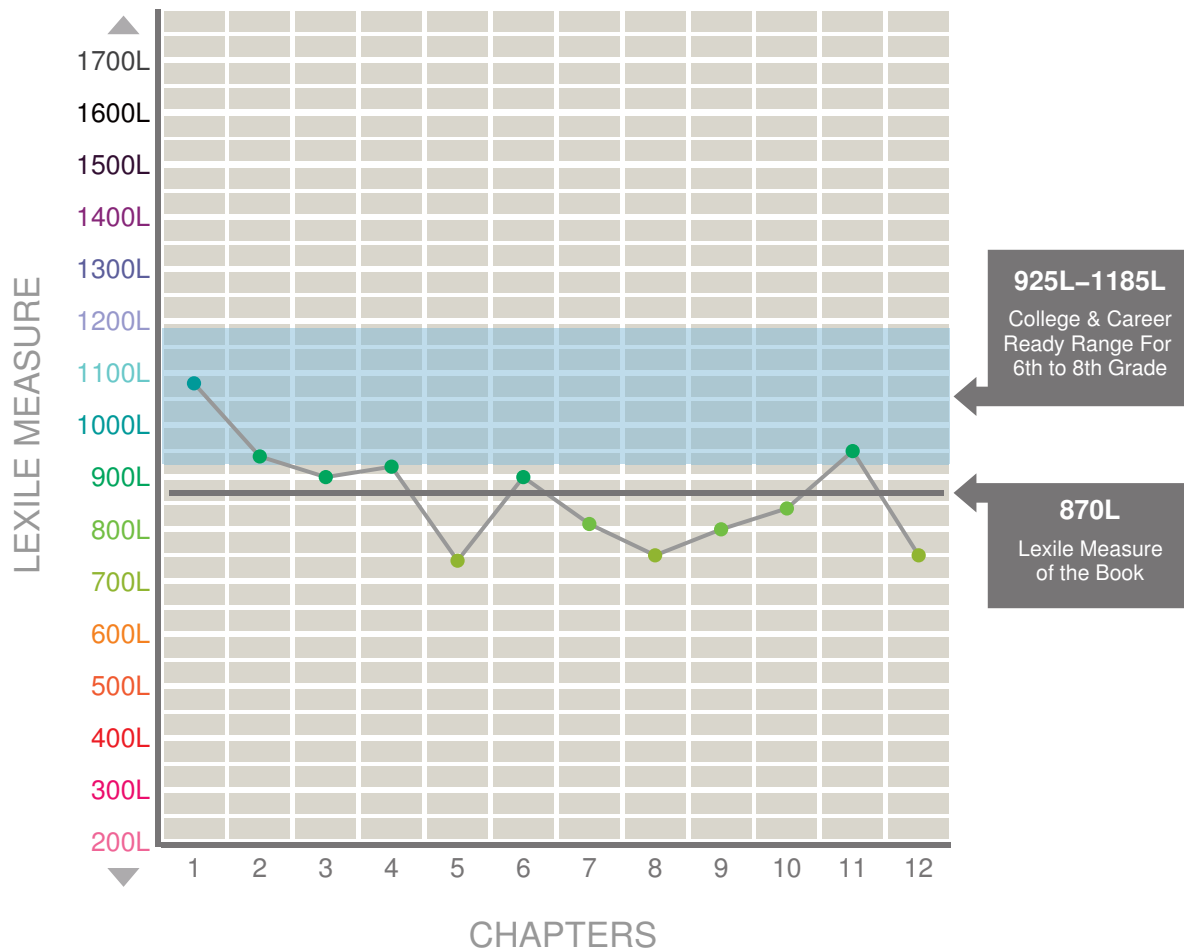

THE **LEXILE** by Chapter GUIDE
 MEANINGFUL MEASURES FOR INSTRUCTIONAL PLANNING

DRAGONWINGS

870L

Laurence Yep

This guide provides the Lexile® measure for every chapter in this book and is intended to help inform instruction. This book's Lexile measure is 870L and is frequently taught in the 6th to 8th grade. Students in these grades should be reading texts that have reading demand of 925L through 1185L to be college and career ready by the end of Grade 12.

Lexile Measure	CHAPTER & TITLE
1080L	1 The Land Of Demons
940L	2 The Company
900L	3 The Dragon Man
920L	4 Tests
740L	5 Windrider's Claws
900L	6 Demoness
810L	7 Educations
750L	8 Earth, Wind, And Water
800L	9 The Dragon Wakes
840L	10 Aroused
950L	11 Exile
750L	12 Dragonwings