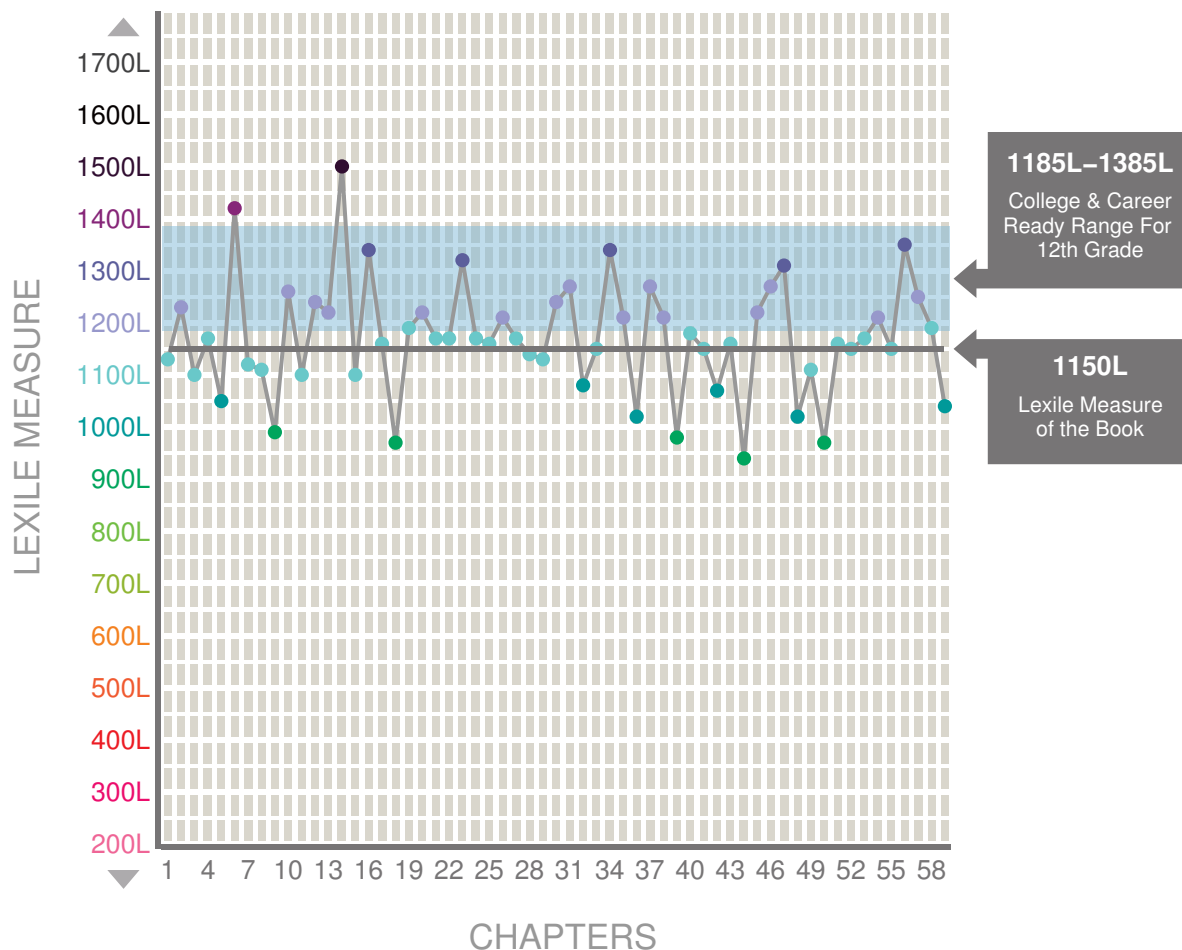

This guide provides the Lexile® measure for every chapter in this book and is intended to help inform instruction. This book's Lexile measure is 1150L and is frequently taught in the 12th grade. Students in these grades should be reading texts that have reading demand of 1185L through 1385L to be college and career ready by the end of Grade 12.

Lexile Measure	CHAPTER & DESCRIPTION
1130L	1 In The Churchyard
1230L	2 Pip Steals Food For The Convict
1100L	3 Pip Helps The Convict
1170L	4 Christmas Dinner
1050L	5 Pip And Joe Hunt For The Convict
1420L	6 Back To Christmas Dinner
1120L	7 Pip Is Summoned To Miss Havisham's
1110L	8 Pip Meets Miss Havisham And Estella
990L	9 Pip Returns Home
1260L	10 Pip Goes To School
1100L	11 Miss Havisham's Birthday
1240L	12 Days Pass At Satis House
1220L	13 Joe And Pip Visit Satis House
1500L	14 Pip Is Depressed
1100L	15 Pip Returns To Satis House
1340L	16 Mrs. Gargery Recuperates
1160L	17 Pip Confides In Biddy
970L	18 Pip Recieves His Great Expectations
1190L	19 Pip Prepares For London
1220L	20 Pip Goes To London
1170L	21 Pip Meets Herbert Pocket
1170L	22 Pip Learns Miss Havisham's Story
1320L	23 Mr. Pocket Becomes Pip's Tutor
1170L	24 Pip Talks To Wimmick
1160L	25 Pip Goes To Wimmick's House

**GREAT EXPECTATIONS 1150L**

Charles Dickens

This guide provides the Lexile® measure for every chapter in this book and is intended to help inform instruction. This book's Lexile measure is 1150L and is frequently taught in the 12th grade. Students in these grades should be reading texts that have reading demand of 1185L through 1385L to be college and career ready by the end of Grade 12.