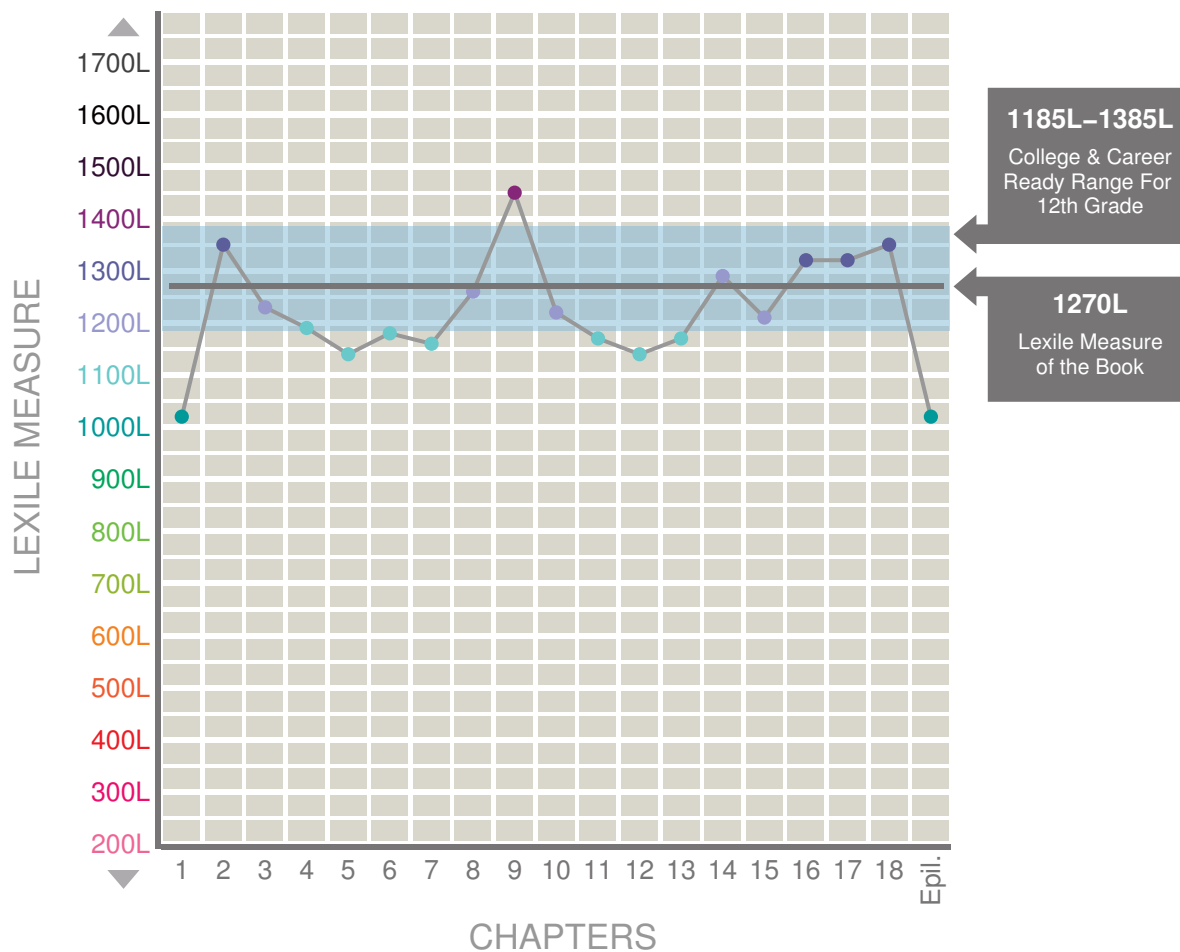

THE **LEXILE** by Chapter GUIDE

MEANINGFUL MEASURES FOR INSTRUCTIONAL PLANNING

INTO THE WILD

Jon Krakauer

1270L

This guide provides the Lexile® measure for every chapter in this book and is intended to help inform instruction. This book's Lexile measure is 1270L and is frequently taught in the 12th grade. Students in these grades should be reading texts that have reading demand of 1185L through 1385L to be college and career ready by the end of Grade 12.

Lexile Measure	CHAPTER & TITLE
1020L	1 The Alaska Interior
1350L	2 The Stampede Trail
1230L	3 Carthage
1190L	4 Detrital Wash
1140L	5 Bullhead City
1180L	6 Anza-Borrego
1160L	7 Carthage
1260L	8 Alaska
1450L	9 Davis Gulch
1220L	10 Fairbanks
1170L	11 Chesapeake Beach
1140L	12 Annandale
1170L	13 Virginia Beach
1290L	14 The Stikine Ice Cap
1210L	15 The Stikine Ice Cap
1320L	16 The Alaska Interior
1320L	17 The Stampede Trail
1350L	18 The Stampede Trail
1020L	Epil. Epilogue