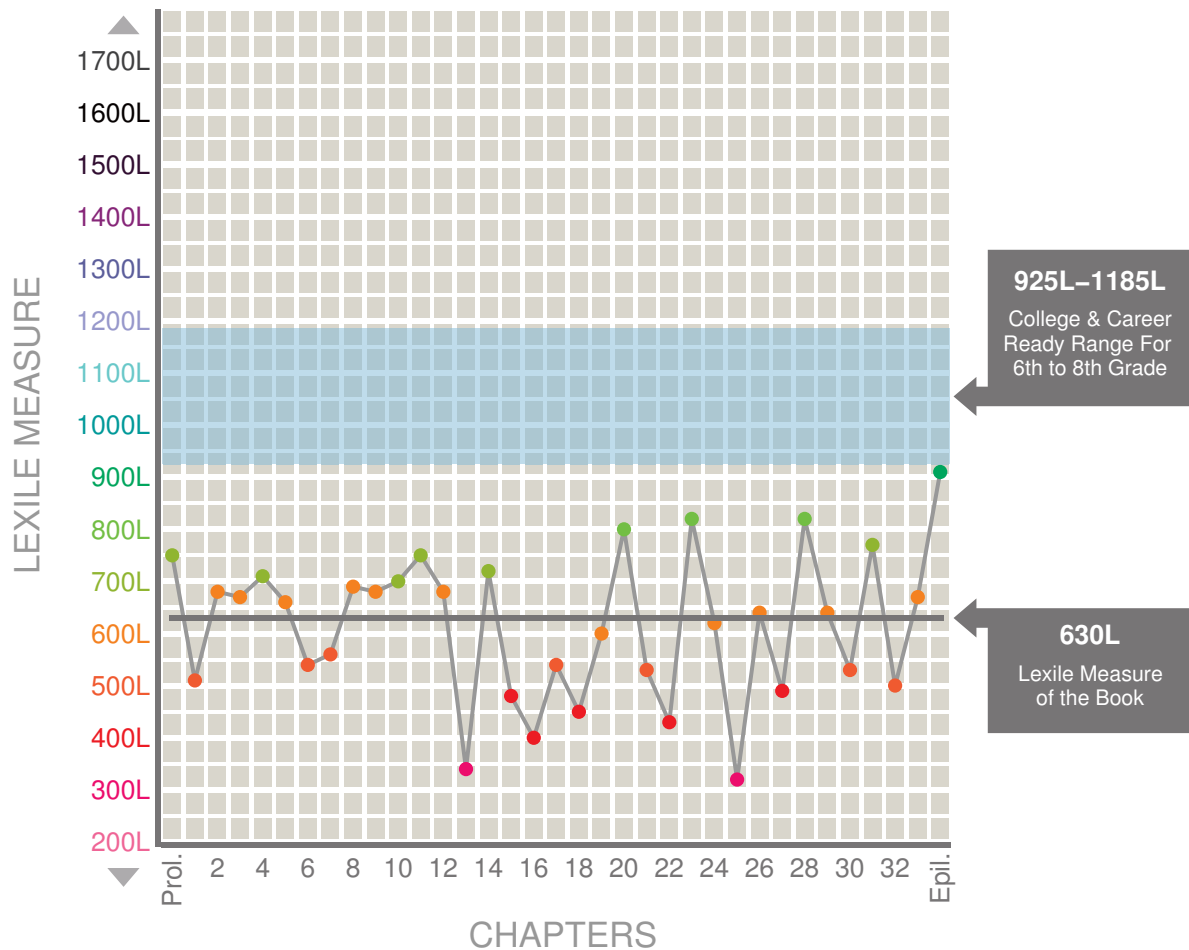

# THE LEXILE<sup>®</sup> by Chapter GUIDE

MEANINGFUL MEASURES FOR INSTRUCTIONAL PLANNING

# 630L

This guide provides the Lexile<sup>®</sup> measure for every chapter in this book and is intended to help inform instruction. This book's Lexile measure is 630L and is frequently taught in the 6th to 8th grade. Students in these grades should be reading texts that have reading demand of 925L through 1185L to be college and career ready by the end of Grade 12.

### Lexile Measure

750L

510L

680L

670L

710L

660L

540L