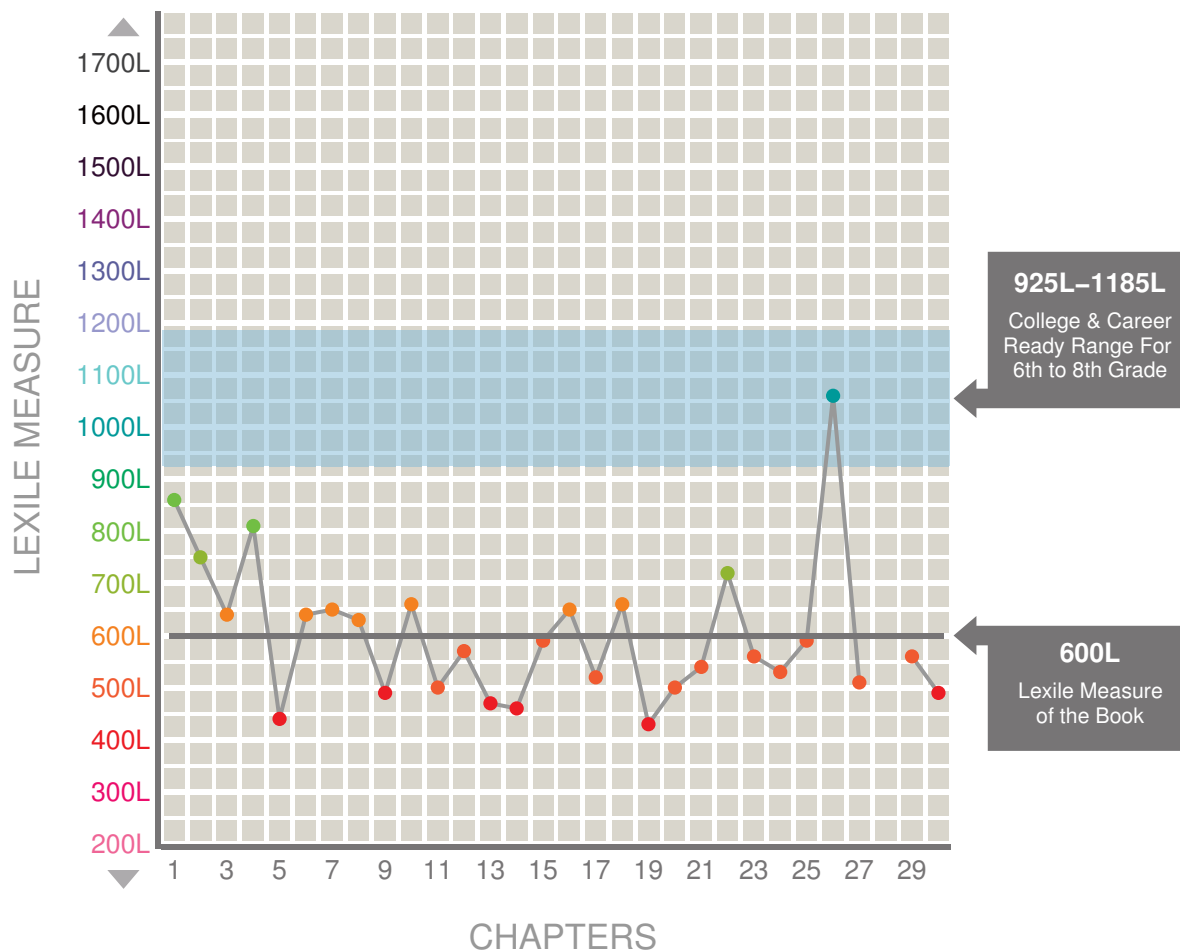

THE LEXILE[®] by Chapter GUIDE

MEANINGFUL MEASURES FOR INSTRUCTIONAL PLANNING

THE ABSOLUTELY TRUE DIARY OF A PART-TIME INDIAN

Sherman Alexie

600L

This guide provides the Lexile[®] measure for every chapter in this book and is intended to help inform instruction. This book's Lexile measure is 600L and is frequently taught in the 6th to 8th grade. Students in these grades should be reading texts that have reading demand of 925L through 1185L to be college and career ready by the end of Grade 12.

Lexile Measure

CHAPTER & TITLE

860L	1	The Black-Eye-Of-The-Month Club
750L	2	Why Chicken Means So Much To Me
640L	3	Revenge Is My Middle Name
810L	4	Because Geometry Is Not A Country Somewhere ...
440L	5	Hope Against Hope
640L	6	Go Means Go
650L	7	Rowdy Sings The Blues
630L	8	How To Fight Monsters
490L	9	Grandmother Gives Me Some Advice
660L	10	Tears Of A Clown
500L	11	Halloween
570L	12	Slouching Toward Thanksgiving
470L	13	My Sister Sends Me An E-mail
460L	14	Thanksgiving
590L	15	Hunger Pains
650L	16	Rowdy Gives Me Advice About Love
520L	17	Dance, Dance, Dance
660L	18	Don't Trust Your Computer
430L	19	My Sister Sends Me A Letter
500L	20	Reindeer Games
540L	21	And A Partridge In A Pear Tree
720L	22	Red Versus White
560L	23	Wake
530L	24	Valentine Heart
590L	25	In Like A Lion

Sherman Alexie

600L

This guide provides the Lexile® measure for every chapter in this book and is intended to help inform instruction. This book's Lexile measure is 600L and is frequently taught in the 6th to 8th grade. Students in these grades should be reading texts that have reading demand of 925L through 1185L to be college and career ready by the end of Grade 12.