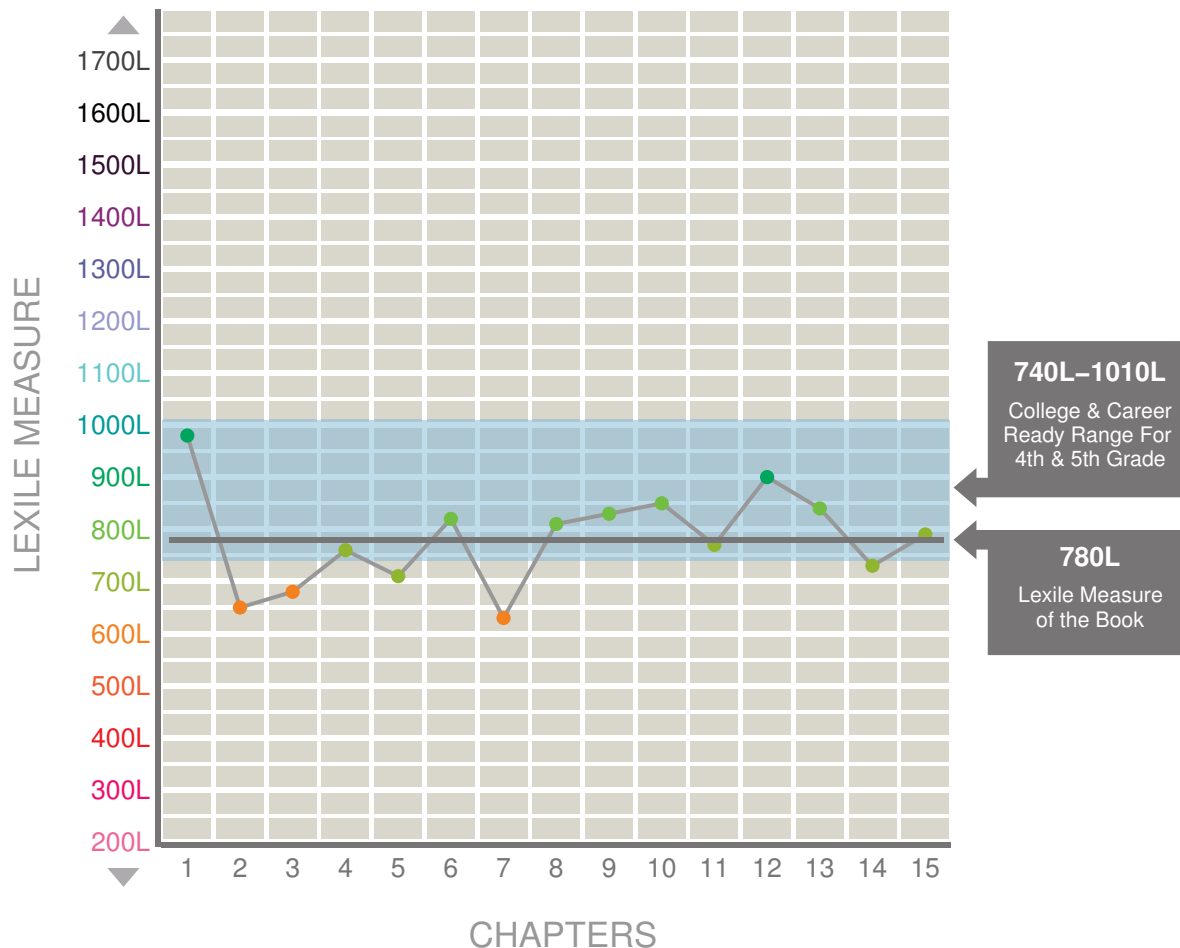

THE **LEXILE** [®] **by Chapter**
GUIDE
MEANINGFUL MEASURES FOR INSTRUCTIONAL PLANNING

**THE CRICKET
IN TIMES SQUARE**
George Selden

780L

This guide provides the Lexile® measure for every chapter in this book and is intended to help inform instruction. This book's Lexile measure is 780L and is frequently taught in the 4th and 5th grade. Students in these grades should be reading texts that have reading demand of 740L through 1010L to be college and career ready by the end of Grade 12.

Lexile Measure	CHAPTER & TITLE
980L	1 Tucker
650L	2 Mario
680L	3 Chester
760L	4 Harry Cat
710L	5 Sunday Morning
820L	6 Sai Fong
630L	7 The Cricket Cage
810L	8 Tucker's Life's Savings
830L	9 The Chinese Dinner
850L	10 The Dinner Party
770L	11 The Jinx
900L	12 Mr. Smedley
840L	13 Fame
730L	14 Orpheus
790L	15 Grand Central Station