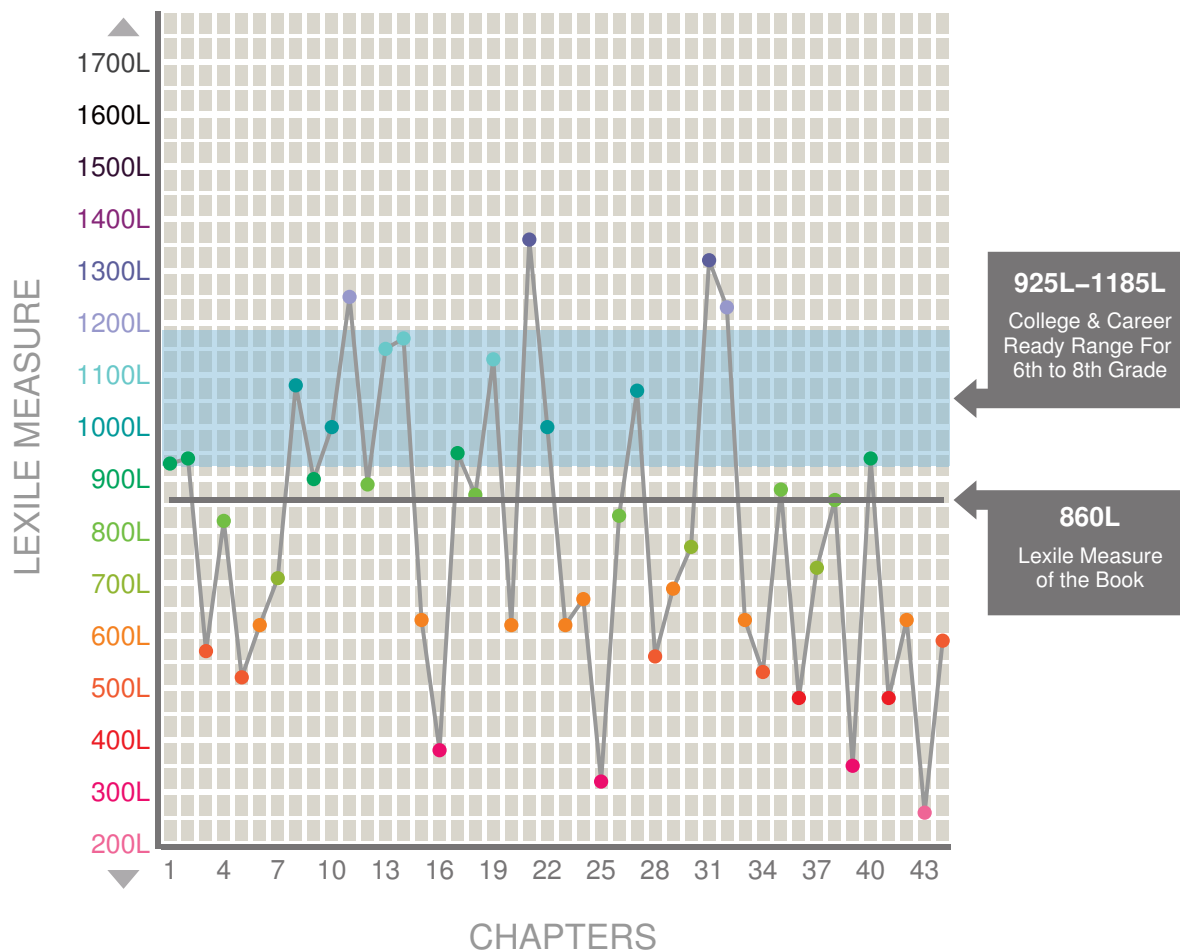

This guide provides the Lexile® measure for every chapter in this book and is intended to help inform instruction. This book's Lexile measure is 860L and is frequently taught in the 6th to 8th grade. Students in these grades should be reading texts that have reading demand of 925L through 1185L to be college and career ready by the end of Grade 12.

Lexile Measure	CHAPTER & TITLE
930L	1 The House On Mango Street
940L	2 Hairs
570L	3 Boys & Girls
820L	4 My Name
520L	5 Cathy Queen Of Cats
620L	6 Our Good Day
710L	7 Laughter
1080L	8 Gil's Furniture Bought & Sold
900L	9 Meme Ortiz
1000L	10 Louie, His Cousin & His Other Cousin
1250L	11 Marin
890L	12 Those Who Don't
1150L	13 There Was An Old Woman She Had So Many ...
1170L	14 Alicia Who Sees Mice
630L	15 Darius & The Clouds
380L	16 And Some More
950L	17 The Family Of Little Feet
870L	18 A Rice Sandwich
1130L	19 Chanclas
620L	20 Hips
1360L	21 The First Job
1000L	22 Papa Who Wakes Up Tired In The Dark
620L	23 Born Bad
670L	24 Elenita, Cards, Palm, Water
320L	25 Geraldo No Last Name

860L

Sandra Cisneros

This guide provides the Lexile® measure for every chapter in this book and is intended to help inform instruction. This book's Lexile measure is 860L and is frequently taught in the 6th to 8th grade. Students in these grades should be reading texts that have reading demand of 925L through 1185L to be college and career ready by the end of Grade 12.

Lexile Measure	CHAPTER & TITLE
830L	26 Edna's Ruthie
1070L	27 The Earl Of Tennessee
560L	28 Sire
690L	29 Four Skinny Trees
770L	30 No Speak English
1320L	31 Rafaela Who Drinks Coconut & Papaya Juice ...
1230L	32 Sally
630L	33 Minerva Writes Poems
530L	34 Bums In The Attic
880L	35 Beautiful & Cruel
480L	36 A Smart Cookie
730L	37 What Sally Said
860L	38 The Monkey Garden
350L	39 Red Clowns
940L	40 Linoleum Roses
480L	41 The Three Sisters
630L	42 Alicia & I Talking On Edna's Steps
260L	43 A House Of My Own
590L	44 Mango Says Goodbye Sometimes