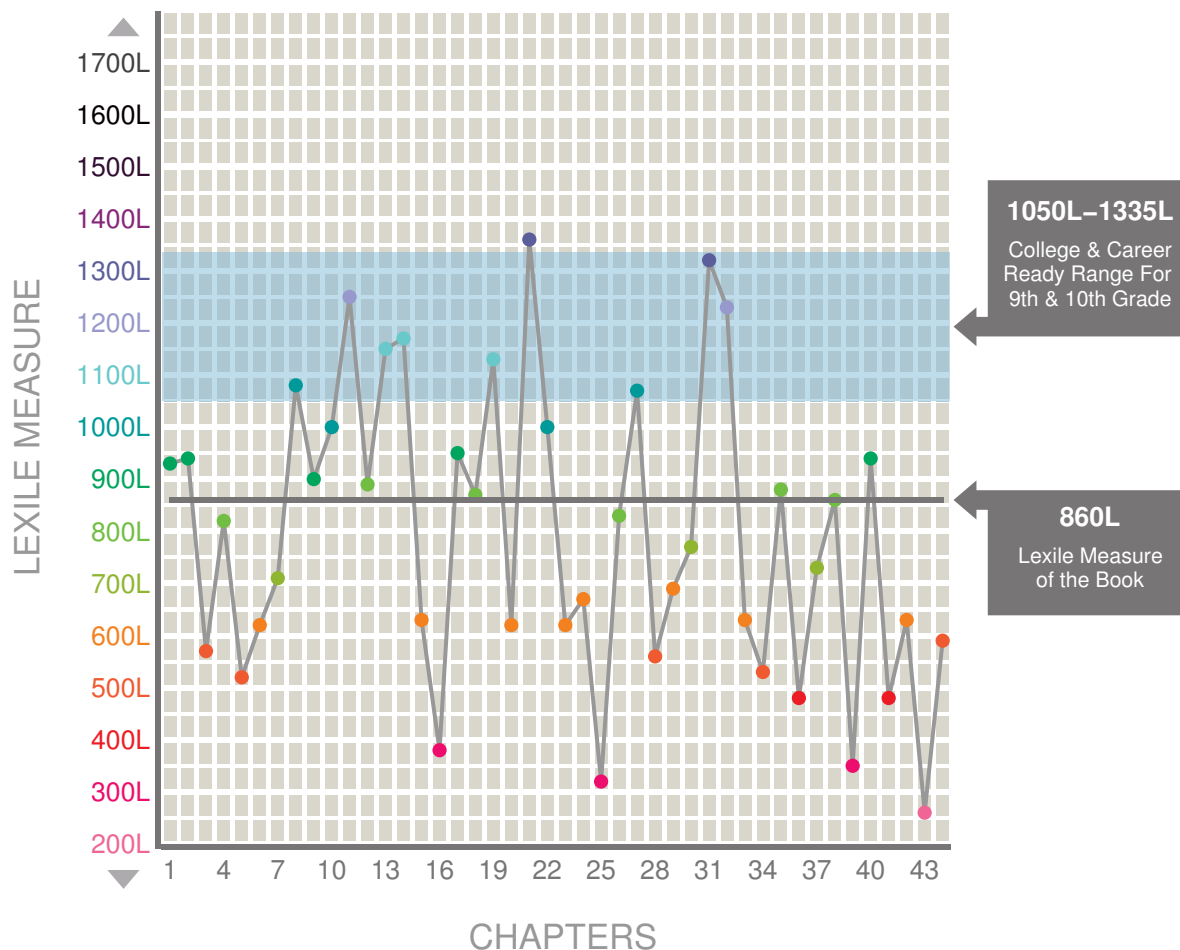

This guide provides the Lexile® measure for every chapter in this book and is intended to help inform instruction. This book's Lexile measure is 860L and is frequently taught in the 9th and 10th grade. Students in these grades should be reading texts that have reading demand of 1050L through 1335L to be college and career ready by the end of Grade 12.

Lexile Measure	CHAPTER & TITLE
930L	1 The House On Mango Street
940L	2 Hairs
570L	3 Boys & Girls
820L	4 My Name
520L	5 Cathy Queen Of Cats
620L	6 Our Good Day
710L	7 Laughter
1080L	8 Gil's Furniture Bought & Sold
900L	9 Meme Ortiz
1000L	10 Louie, His Cousin & His Other Cousin
1250L	11 Marin
890L	12 Those Who Don't
1150L	13 There Was An Old Woman She Had So Many ...
1170L	14 Alicia Who Sees Mice
630L	15 Darius & The Clouds
380L	16 And Some More
950L	17 The Family Of Little Feet
870L	18 A Rice Sandwich
1130L	19 Chanclas
620L	20 Hips
1360L	21 The First Job
1000L	22 Papa Who Wakes Up Tired In The Dark
620L	23 Born Bad
670L	24 Elenita, Cards, Palm, Water
320L	25 Geraldo No Last Name

**THE HOUSE ON MANGO STREET**

**860L**

Sandra Cisneros

This guide provides the Lexile® measure for every chapter in this book and is intended to help inform instruction. This book's Lexile measure is 860L and is frequently taught in the 9th and 10th grade. Students in these grades should be reading texts that have reading demand of 1050L through 1335L to be college and career ready by the end of Grade 12.

Lexile Measure	CHAPTER & TITLE
830L	26 Edna's Ruthie
1070L	27 The Earl Of Tennessee
560L	28 Sire
690L	29 Four Skinny Trees
770L	30 No Speak English
1320L	31 Rafaela Who Drinks Coconut & Papaya Juice ...
1230L	32 Sally
630L	33 Minerva Writes Poems
530L	34 Bums In The Attic
880L	35 Beautiful & Cruel
480L	36 A Smart Cookie
730L	37 What Sally Said
860L	38 The Monkey Garden
350L	39 Red Clowns
940L	40 Linoleum Roses
480L	41 The Three Sisters
630L	42 Alicia & I Talking On Edna's Steps
260L	43 A House Of My Own
590L	44 Mango Says Goodbye Sometimes