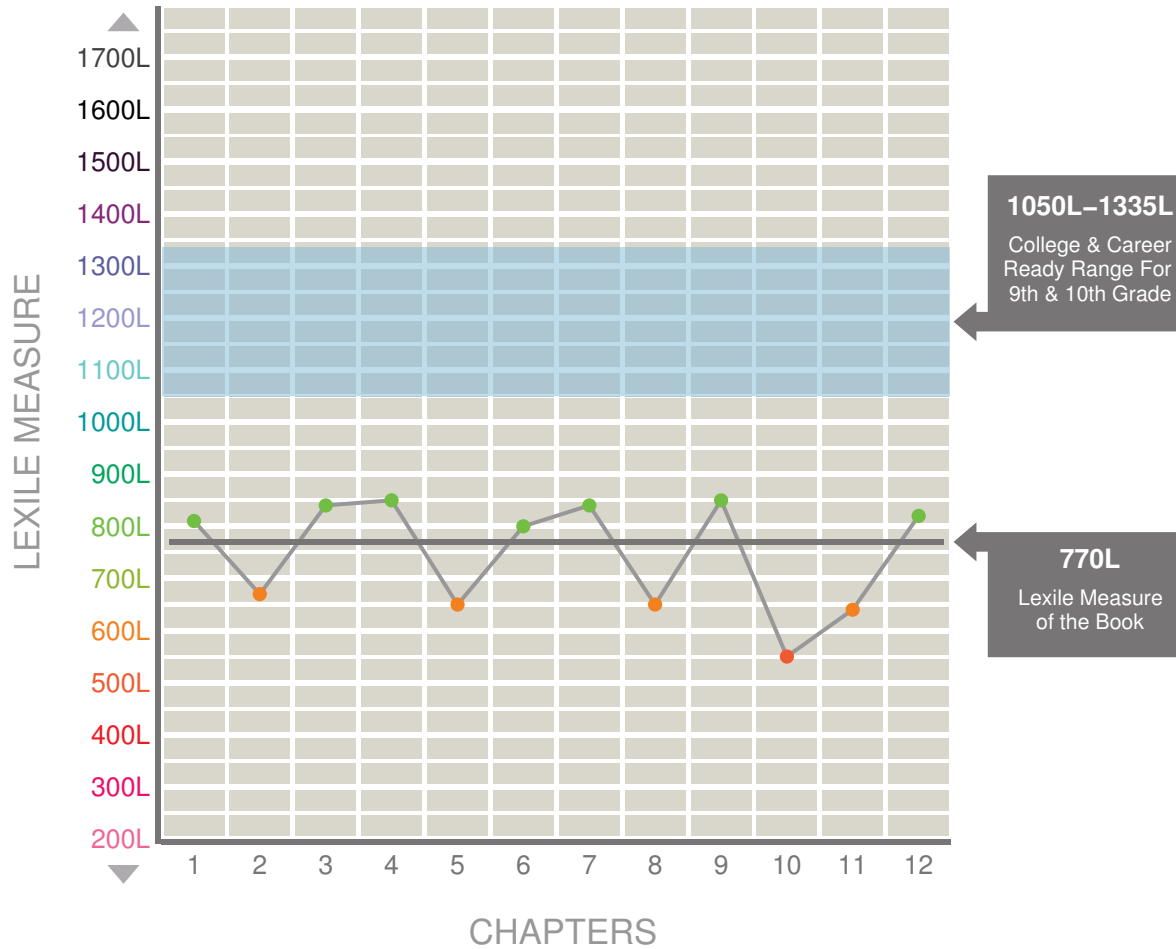

THE **LEXILE** by Chapter
GUIDE

MEANINGFUL MEASURES FOR INSTRUCTIONAL PLANNING

LORD OF THE FLIES

William Golding

770L

This guide provides the Lexile® measure for every chapter in this book and is intended to help inform instruction. This book's Lexile measure is 770L and is frequently taught in the 9th and 10th grade. Students in these grades should be reading texts that have reading demand of 1050L through 1335L to be college and career ready by the end of Grade 12.

Lexile Measure	CHAPTER & TITLE
810L	1 The Sound Of The Shell
670L	2 Fire On The Mountain
840L	3 Huts On The Beach
850L	4 Painted Faces And Long Hair
650L	5 Beast From Water
800L	6 Beast From Air
840L	7 Shadows And Tall Trees
650L	8 Gift For The Darkness
850L	9 A View To A Death
550L	10 The Shell And The Glasses
640L	11 Castle Rock
820L	12 Cry Of The Hunters