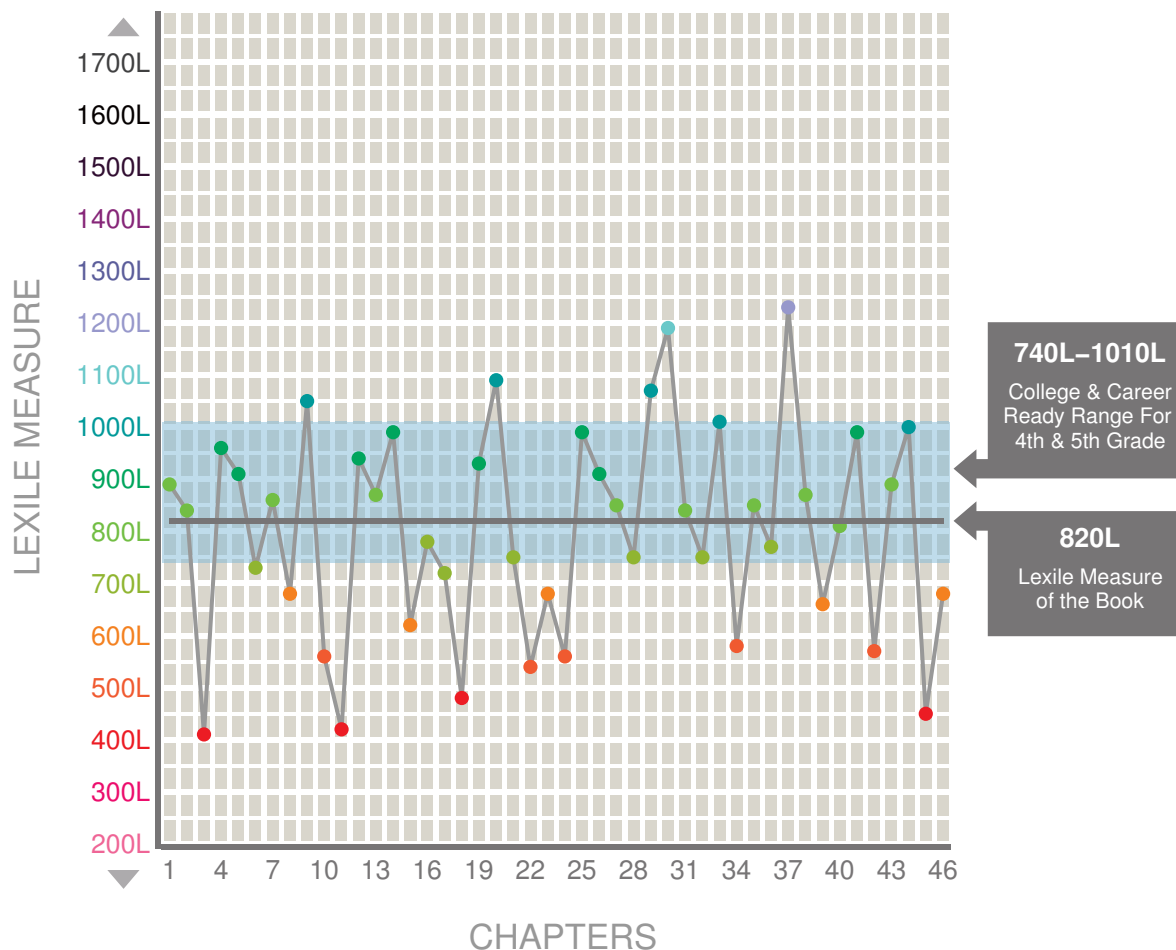

This guide provides the Lexile® measure for every chapter in this book and is intended to help inform instruction. This book's Lexile measure is 820L and is frequently taught in the 4th and 5th grade. Students in these grades should be reading texts that have reading demand of 740L through 1010L to be college and career ready by the end of Grade 12.

Lexile Measure	CHAPTER & DESCRIPTION
890L	1 Jeffrey Magee Gets A Reason To Run
840L	2 Jeffrey Settles In Two Mills
410L	3 Jeffrey Meets Amanda Beals
960L	4 Jeffrey Punts The Ball
910L	5 Jeffrey Survives Finsterwald's Backyard
730L	6 Jeffrey Joins The Pickwells For Dinner
860L	7 Jeffrey Plays Little League
680L	8 How Jeffrey Came To Be Called Maniac
1050L	9 Maniac Outruns The Cobras
560L	10 Maniac Meets Mars Bar
420L	11 Maniac Returns Amanda's Book
940L	12 Maniac Finally Gets An Address
870L	13 Maniac Eats His First And Last Pizza
990L	14 Maniac Scores 49 Touchdowns
620L	15 The Legend Grows
780L	16 Not Everyone Loves Maniac
720L	17 Go Back To Your Own Kind
480L	18 Maniac Runs Away—For A Day
930L	19 The Story Of Cobble's Knot
1090L	20 Maniac Meets Cobble's Knot
750L	21 Maniac Walks Out Of Town
540L	22 Maniac Moves In With The Buffaloes
680L	23 Grayson Provides A New Home
560L	24 Grayson Learns About Black People
990L	25 Maniac Hears Grayson's Story

**MANIAC MAGEE**

Jerry Spinelli

**820L**

This guide provides the Lexile® measure for every chapter in this book and is intended to help inform instruction. This book's Lexile measure is 820L and is frequently taught in the 4th and 5th grade. Students in these grades should be reading texts that have reading demand of 740L through 1010L to be college and career ready by the end of Grade 12.