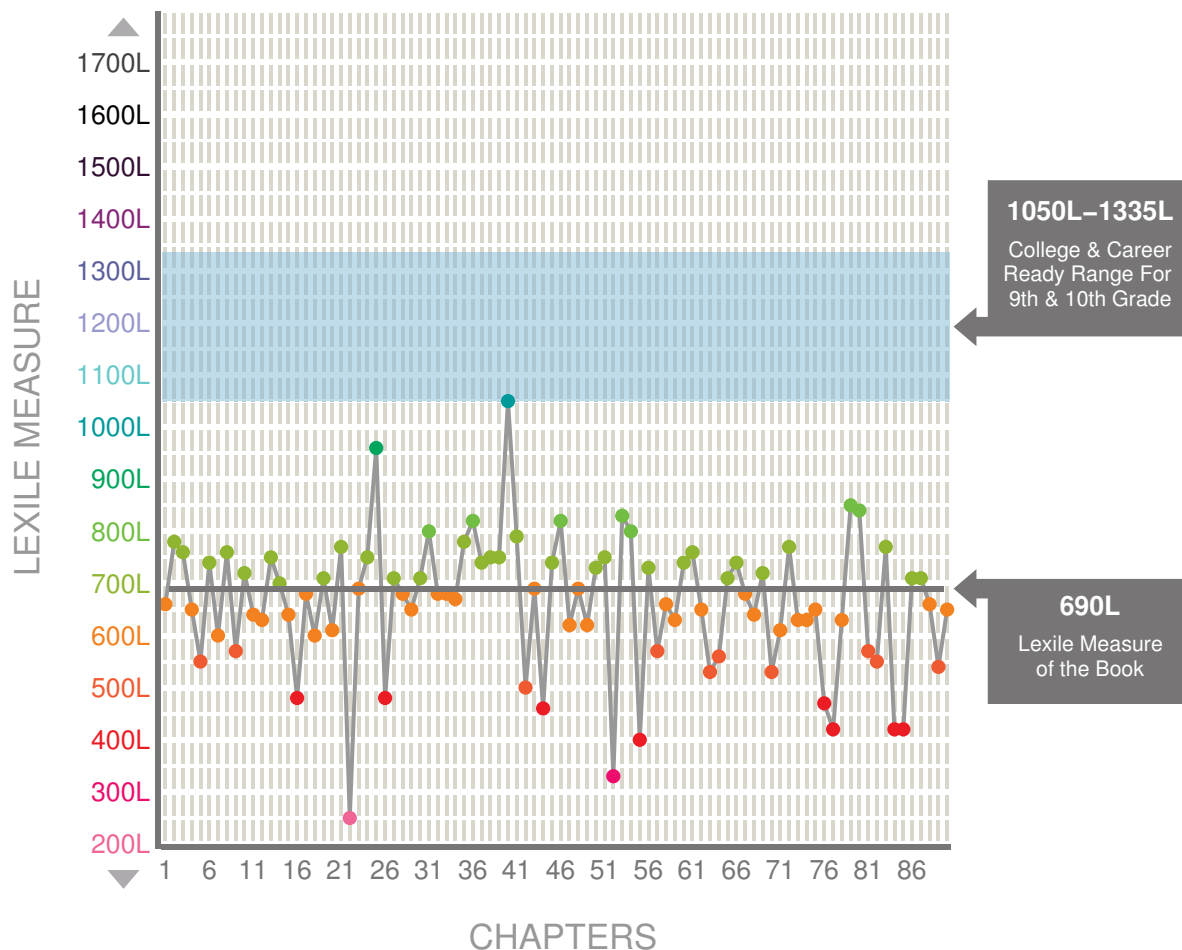

This guide provides the Lexile® measure for every chapter in this book and is intended to help inform instruction. This book's Lexile measure is 690L and is frequently taught in the 9th and 10th grade. Students in these grades should be reading texts that have reading demand of 1050L through 1335L to be college and career ready by the end of Grade 12.

Lexile Measure	CHAPTER & TITLE
660L	1 Welcome To Merryweather High
780L	2 Our Teachers Are The Best...
760L	3 Spotlight
650L	4 Sanctuary
550L	5 Español
740L	6 Home, Work,
600L	7 Our Fearless Leader
760L	8 Fizz Ed
570L	9 Friends
720L	10 Heathering
640L	11 Burrow
630L	12 Devils Destroy
750L	13 Cheerleaders
700L	14 The Opposite Of Inspiration Is...Expiration?
640L	15 Acting
480L	16 Dinner Theater
680L	17 Blue Roses
600L	18 Student Divided By Confusion Equals Algebra
710L	19 Halloween
610L	20 Name Name Name
770L	21 The Marthas
250L	22 Nightmare
690L	23 Go (Fill In The Blank)!
750L	24 Closet Space
960L	25 All Together Now

→ Turn page over to view more chapters and titles

To find additional guides, please visit Lexile.com/lexile-by-chapter.

THE
LEXILE by Chapter
GUIDE

MEANINGFUL MEASURES FOR INSTRUCTIONAL PLANNING

SPEAK

Laurie Halse Anderson

690L

This guide provides the Lexile® measure for every chapter in this book and is intended to help inform instruction. This book's Lexile measure is 690L and is frequently taught in the 9th and 10th grade. Students in these grades should be reading texts that have reading demand of 1050L through 1335L to be college and career ready by the end of Grade 12.