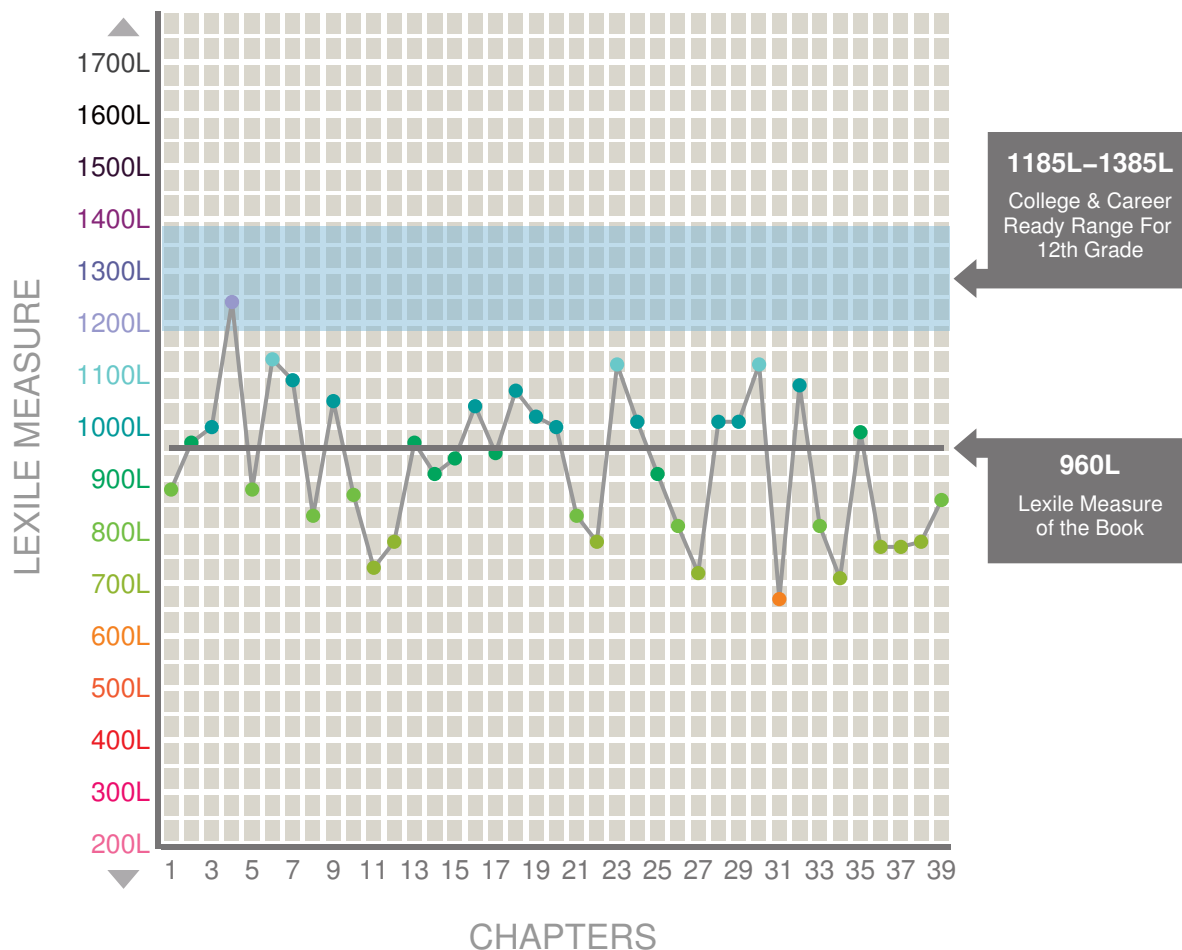

THE LEXILE[®] by Chapter GUIDE

MEANINGFUL MEASURES FOR INSTRUCTIONAL PLANNING

THE AWAKENING

Kate Chopin

960L

This guide provides the Lexile[®] measure for every chapter in this book and is intended to help inform instruction. This book's Lexile measure is 960L and is frequently taught in the 12th grade. Students in these grades should be reading texts that have reading demand of 1185L through 1385L to be college and career ready by the end of Grade 12.

Lexile Measure

CHAPTER & DESCRIPTION

880L	1	Grand Isle
970L	2	Robert And Edna
1000L	3	Neglecting The Children
1240L	4	Adele Ratignolle, The "Mother-Woman"
880L	5	Sewing And Sketching
1130L	6	Edna's Place In The World
1090L	7	Edna And Adele At The Beach
830L	8	Robert And Madame Lebrun
1050L	9	Piano Music
870L	10	Finally Able To Swim
730L	11	Edna's First Refusal
780L	12	The Journey To The Cheniere
970L	13	Madame Antoine's House
910L	14	Return To Grand Isle
940L	15	Robert's Departure
1040L	16	A Long Swim
950L	17	Return To New Orleans
1070L	18	Visit To The Ratignolles
1020L	19	Painting In The Atelier
1000L	20	A Visit With Madame Lebrun
830L	21	Mademoiselle Reisz's Apartment
780L	22	Leonce Visits Dr. Mandelet
1120L	23	Edna's Father Visits
1010L	24	Edna Alone
910L	25	Edna And Alcee At The Racetrack

THE AWAKENING

Kate Chopin

960L

This guide provides the Lexile® measure for every chapter in this book and is intended to help inform instruction. This book's Lexile measure is 960L and is frequently taught in the 12th grade. Students in these grades should be reading texts that have reading demand of 1185L through 1385L to be college and career ready by the end of Grade 12.