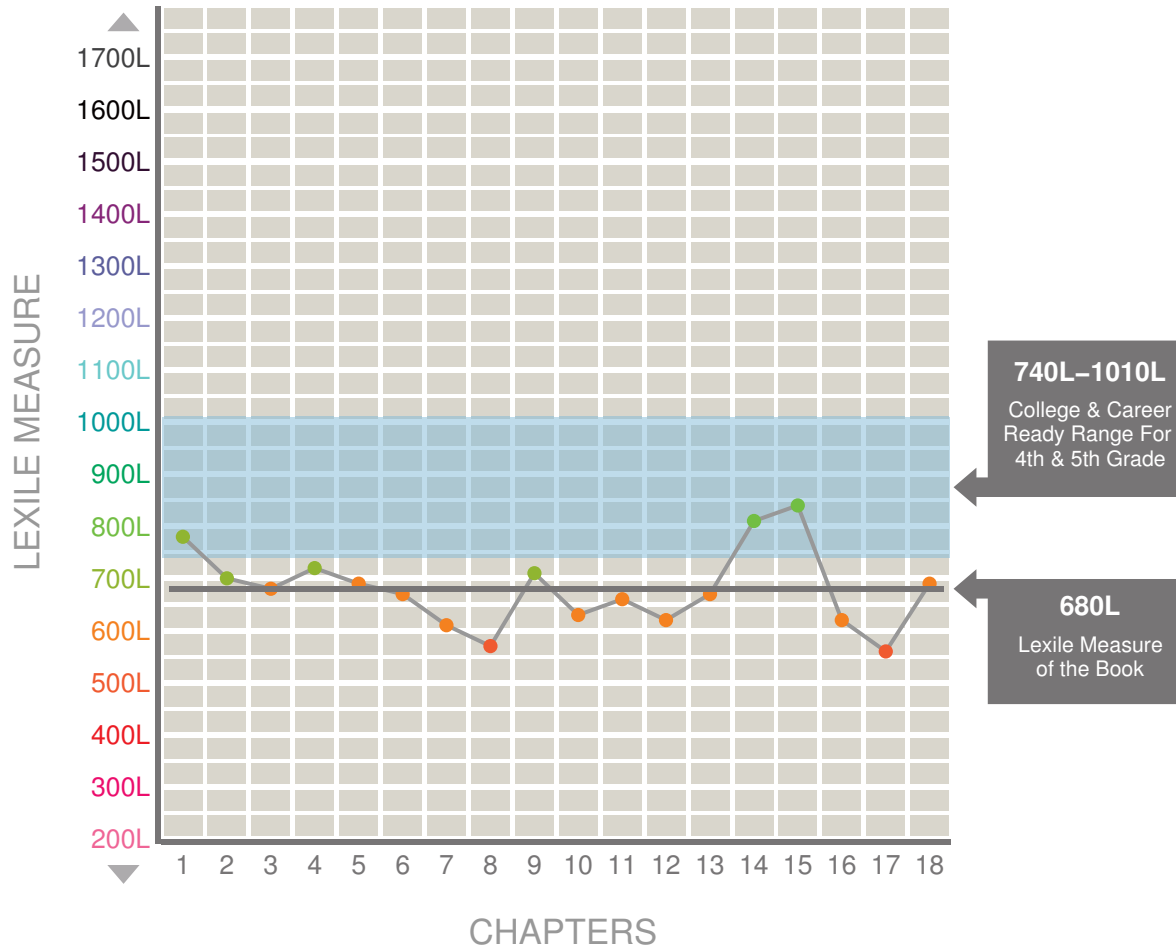

This guide provides the Lexile® measure for every chapter in this book and is intended to help inform instruction. This book's Lexile measure is 680L and is frequently taught in the 4th and 5th grade. Students in these grades should be reading texts that have reading demand of 740L through 1010L to be college and career ready by the end of Grade 12.

Lexile Measure	CHAPTER & TITLE
780L	1 Homeward Bound
700L	2 The Storm
680L	3 The Island
720L	4 The Wildest Of All Wild Creatures
690L	5 Rescue
670L	6 King Of The Herd
610L	7 Home
570L	8 Napoleon
710L	9 Escape
630L	10 The Search
660L	11 Partners
620L	12 Training Begins
670L	13 Night Ride
810L	14 Cyclone And Sun Raider
840L	15 The Mystery Horse
620L	16 Preparation
560L	17 Chicago
690L	18 The Match Race