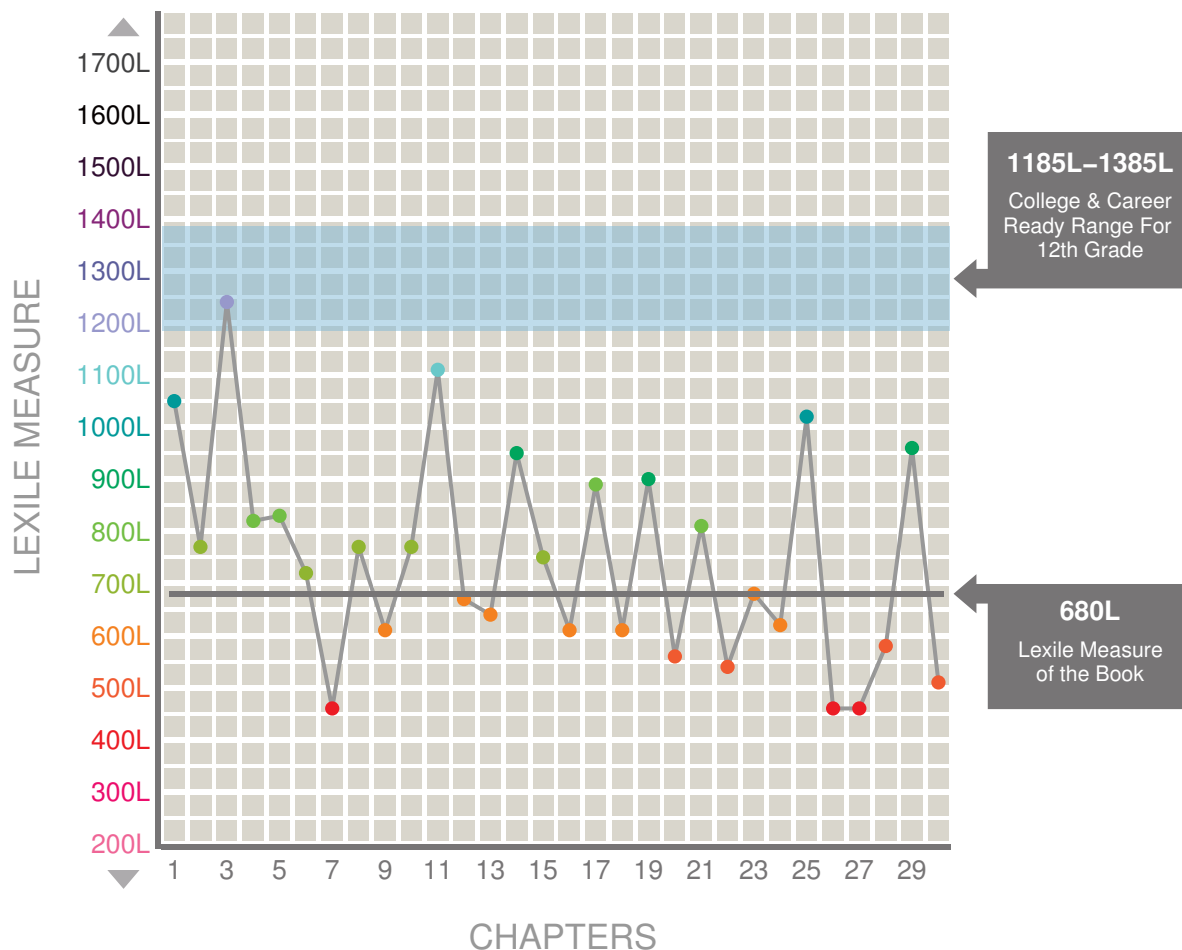

This guide provides the Lexile® measure for every chapter in this book and is intended to help inform instruction. This book's Lexile measure is 680L and is frequently taught in the 12th grade. Students in these grades should be reading texts that have reading demand of 1185L through 1385L to be college and career ready by the end of Grade 12.

Lexile Measure	CHAPTER & TITLE
1050L	1 Wind, Dust, And Anger (Intercalary)
770L	2 Tom Joad's Return
1240L	3 The Turtle's Journey (Intercalary)
820L	4 Tom Meets Jim Casy
830L	5 The Tenant Farming System (Intercalary)
720L	6 The Empty Joad Farm
460L	7 Car Salesmen (Intercalary)
770L	8 The Joad Family Reunited
610L	9 Selling Possessions (Intercalary)
770L	10 Leaving For California
1110L	11 Vacant Houses, Vacant Land (Intercalary)
670L	12 Highway 66 (Intercalary)
640L	13 Grampa And The Wilsons
950L	14 "I" Becomes "We" (Intercalary)
750L	15 Eating Places Along The Road (Intercalary)
610L	16 Keeping The Family Together
890L	17 Rules Of Conduct (Intercalary)
610L	18 Noah And Granma Depart
900L	19 California Landowners (Intercalary)
560L	20 Hooverville
810L	21 Great Owners And Inhabitants (Intercalary)
540L	22 The Government Camp
680L	23 Humble Activities (Intercalary)
620L	24 The Dance
1020L	25 Corporate Farming (Intercalary)

→ Turn page over to view more chapters and titles

To find additional guides, please visit [Lexile.com/lexile-by-chapter](http://Lexile.com/lexile-by-chapter).

THE  
**LEXILE** by Chapter  
GUIDE

MEANINGFUL MEASURES FOR INSTRUCTIONAL PLANNING

Lexile  
Measure

**CHAPTER & TITLE**

460L	26	Picking Peaches
460L	27	Cotton Picking (Intercalary)
580L	28	The Boxcar Home
960L	29	Weather And Anger Again (Intercalary)
510L	30	The Flood

MetaMetrics.

To find additional guides, please visit [Lexile.com/lexile-by-chapter](http://Lexile.com/lexile-by-chapter).