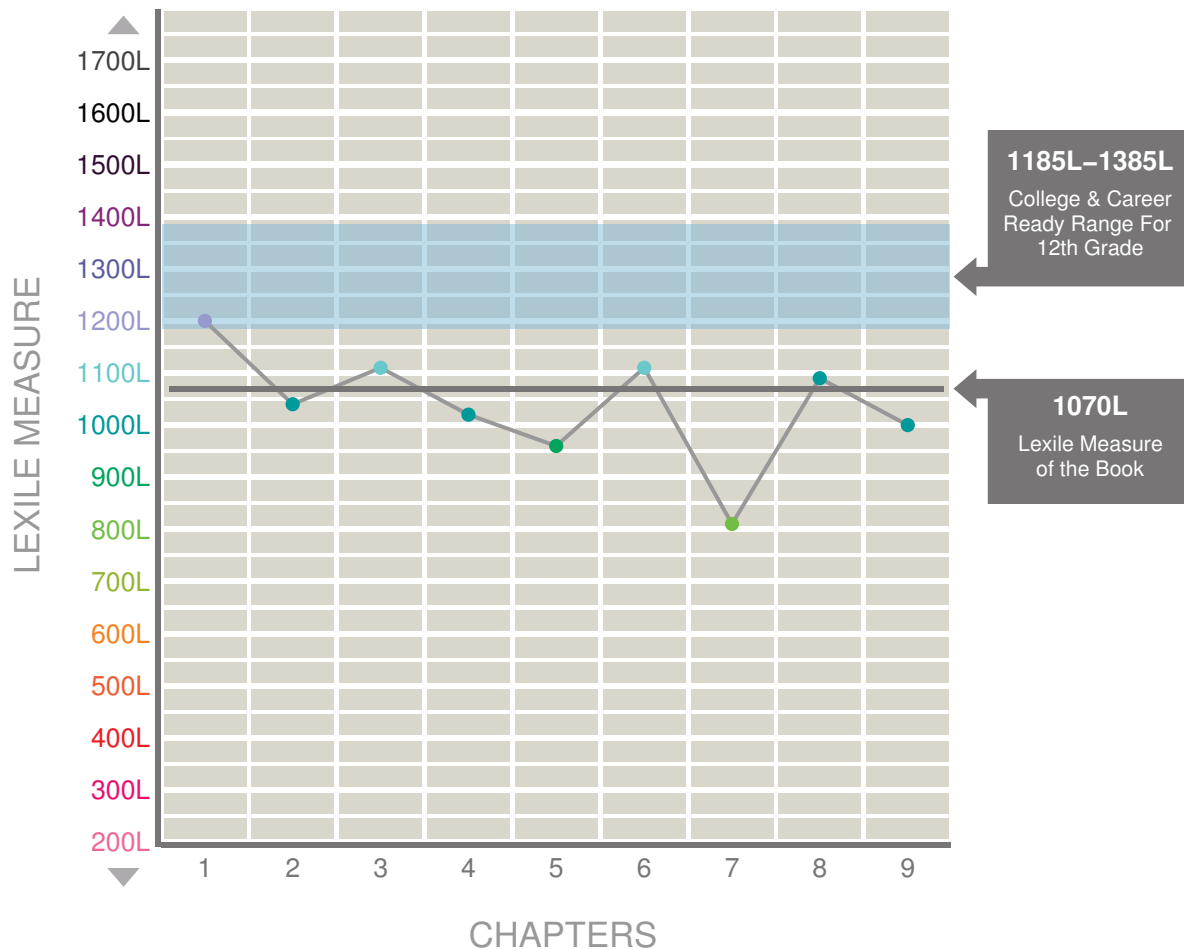

This guide provides the Lexile® measure for every chapter in this book and is intended to help inform instruction. This book's Lexile measure is 1070L and is frequently taught in the 12th grade. Students in these grades should be reading texts that have reading demand of 1185L through 1385L to be college and career ready by the end of Grade 12.

Lexile Measure	CHAPTER & DESCRIPTION
1200L	1 Nick In West Egg
1040L	2 The Party In The City
1110L	3 Gatsby's Party
1020L	4 Gatsby And Nick In The City
960L	5 Gatsby And Daisy's Meeting
1110L	6 Gatsby's Plan To Relive The Past
810L	7 The Death Car
1090L	8 "The Whole Damn Bunch Put Together"
1000L	9 The Shrines Of The American Dream