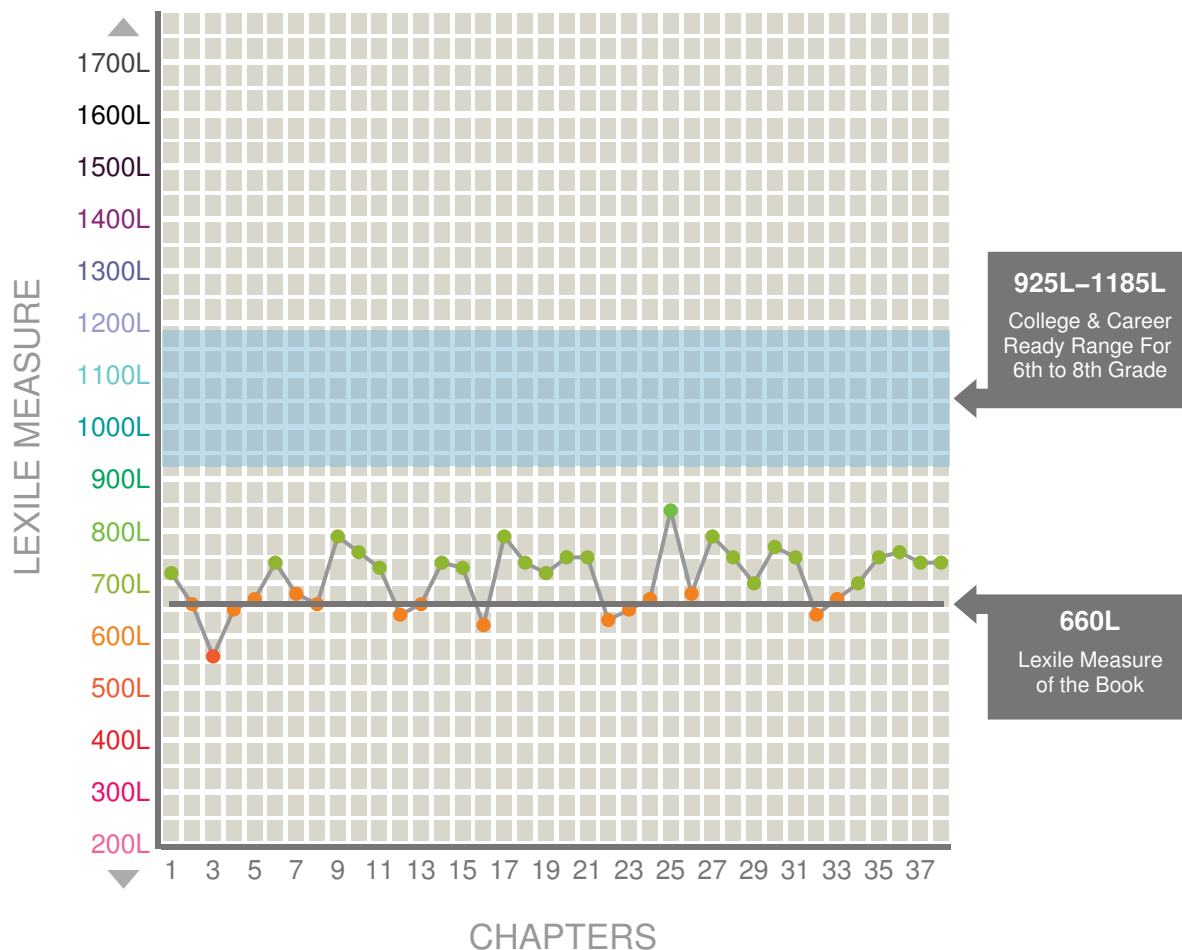

This guide provides the Lexile® measure for every chapter in this book and is intended to help inform instruction. This book's Lexile measure is 660L and is frequently taught in the 6th to 8th grade. Students in these grades should be reading texts that have reading demand of 925L through 1185L to be college and career ready by the end of Grade 12.

Lexile Measure	CHAPTER & TITLE
720L	1 In the Beginning
660L	2 The Little House In The Poppy Fields
560L	3 Property Of The Alacrán Estate
650L	4 María
670L	5 Prison
740L	6 El Patrón
680L	7 Teacher
660L	8 The Eejit In The Dry Field
790L	9 The Secret Passage
760L	10 A Cat With Nine Lives
730L	11 The Giving And Taking Of Gifts
640L	12 The Thing On The Bed
660L	13 The Lotus Pond
740L	14 Celia's Story
730L	15 A Starved Bird
620L	16 Brother Wolf
790L	17 The Eejit Pens
740L	18 The Dragon Hoard
720L	19 Coming-Of-Age
750L	20 Esperanza
750L	21 Blood Wedding
630L	22 Betrayal
650L	23 Death
670L	24 A Final Good-Bye
840L	25 The Farm Patrol