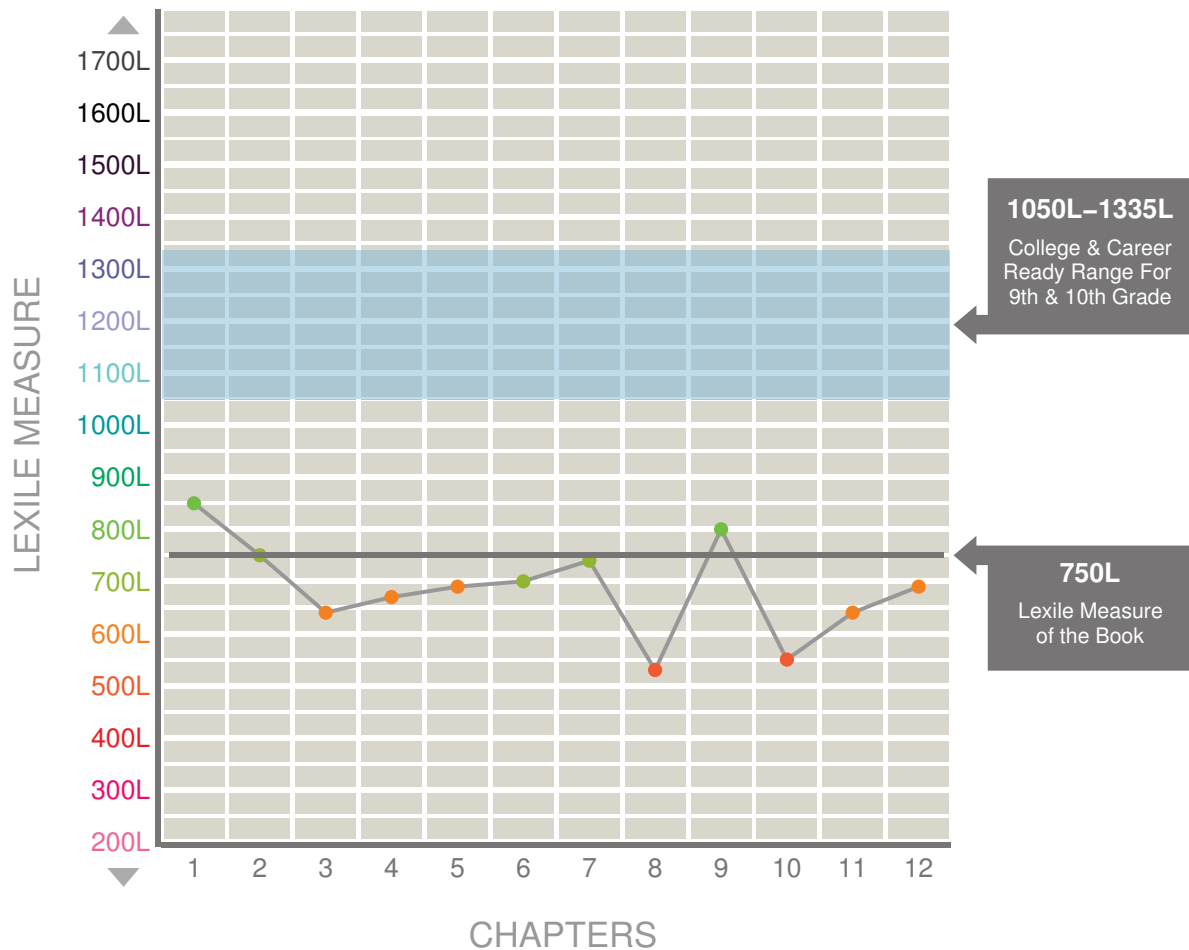

This guide provides the Lexile® measure for every chapter in this book and is intended to help inform instruction. This book's Lexile measure is 750L and is frequently taught in the 9th and 10th grade. Students in these grades should be reading texts that have reading demand of 1050L through 1335L to be college and career ready by the end of Grade 12.

Lexile Measure	CHAPTER & DESCRIPTION
850L	1 Ponyboy Jumped
750L	2 Ponyboy Meets Cherry
640L	3 Walking Cherry And Marcia Home
670L	4 Ponyboy And Johnny Attacked
690L	5 Hiding In The Church
700L	6 Fire At The Church
740L	7 Ponyboy Goes Home
530L	8 The Boys Visit The Hospital
800L	9 Greasers Rumble With The Socs
550L	10 Dally And The Police
640L	11 Randy Visits
690L	12 The Custody Hearing