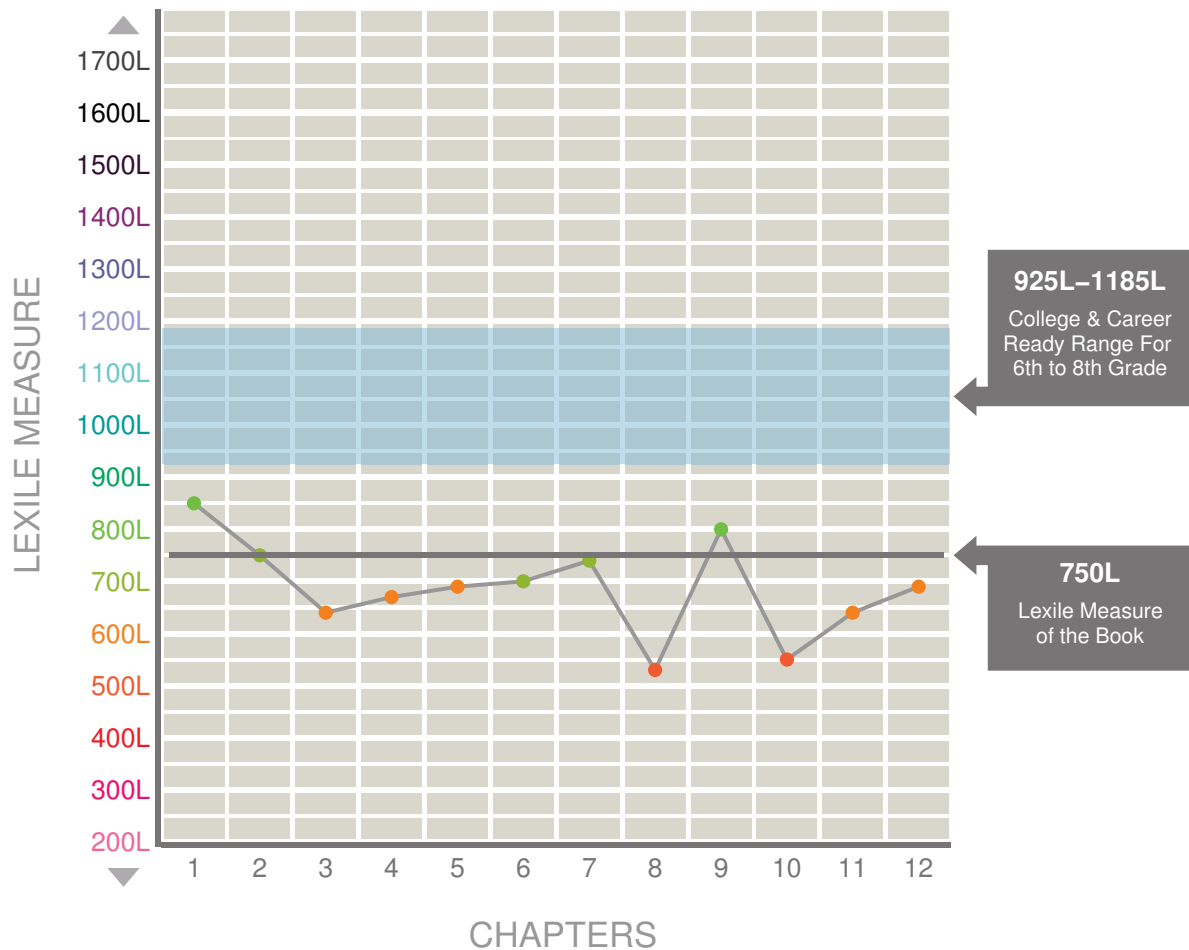

This guide provides the Lexile® measure for every chapter in this book and is intended to help inform instruction. This book's Lexile measure is 750L and is frequently taught in the 6th to 8th grade. Students in these grades should be reading texts that have reading demand of 925L through 1185L to be college and career ready by the end of Grade 12.

Lexile Measure	CHAPTER & DESCRIPTION
850L	1 Ponyboy Jumped
750L	2 Ponyboy Meets Cherry
640L	3 Walking Cherry And Marcia Home
670L	4 Ponyboy And Johnny Attacked
690L	5 Hiding In The Church
700L	6 Fire At The Church
740L	7 Ponyboy Goes Home
530L	8 The Boys Visit The Hospital
800L	9 Greasers Rumble With The Socs
550L	10 Dally And The Police
640L	11 Randy Visits
690L	12 The Custody Hearing