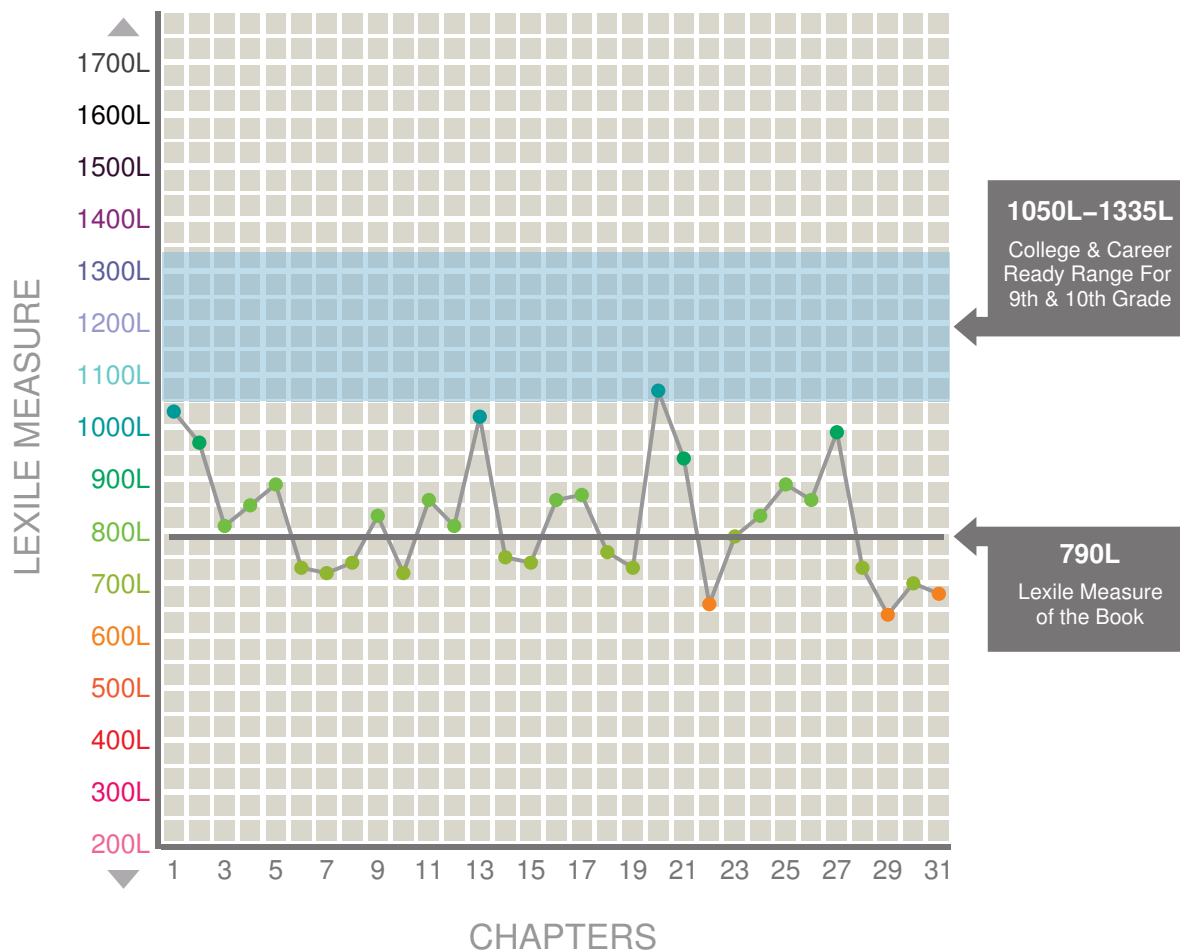

This guide provides the Lexile® measure for every chapter in this book and is intended to help inform instruction. This book's Lexile measure is 790L and is frequently taught in the 9th and 10th grade. Students in these grades should be reading texts that have reading demand of 1050L through 1335L to be college and career ready by the end of Grade 12.

Lexile Measure CHAPTER & DESCRIPTION

Lexile Measure	Chapter	Description
1030L	1	History Of Maycomb
970L	2	Scout's First Day At School
810L	3	Tension With Miss Caroline
850L	4	The Boo Radley Game
890L	5	Meeting Miss Maudie
730L	6	Jem's Pants
720L	7	Gifts In The Tree
740L	8	Snow And Miss Maudie's Fire
830L	9	Bullying At School
720L	10	"One-Shot Finch"
860L	11	Mrs. Dubose's Camellia Bushes
810L	12	Calpurnia's Church
1020L	13	Aunt Alexandria Arrives
750L	14	Scout And Jem Fight
740L	15	The Jailhouse Mob
860L	16	Dolphus Raymond
870L	17	Bob Ewell's Testimony
760L	18	Mayella's Testimony
730L	19	Tom's Testimony
1070L	20	Atticus's Closing Argument
940L	21	The Verdict
660L	22	Maycomb Responds
790L	23	"Just One Kind Of Folks"
830L	24	The Women's Missionary Circle
890L	25	Reactions To News Of Tom

790L

Harper Lee

This guide provides the Lexile® measure for every chapter in this book and is intended to help inform instruction. This book's Lexile measure is 790L and is frequently taught in the 9th and 10th grade. Students in these grades should be reading texts that have reading demand of 1050L through 1335L to be college and career ready by the end of Grade 12.