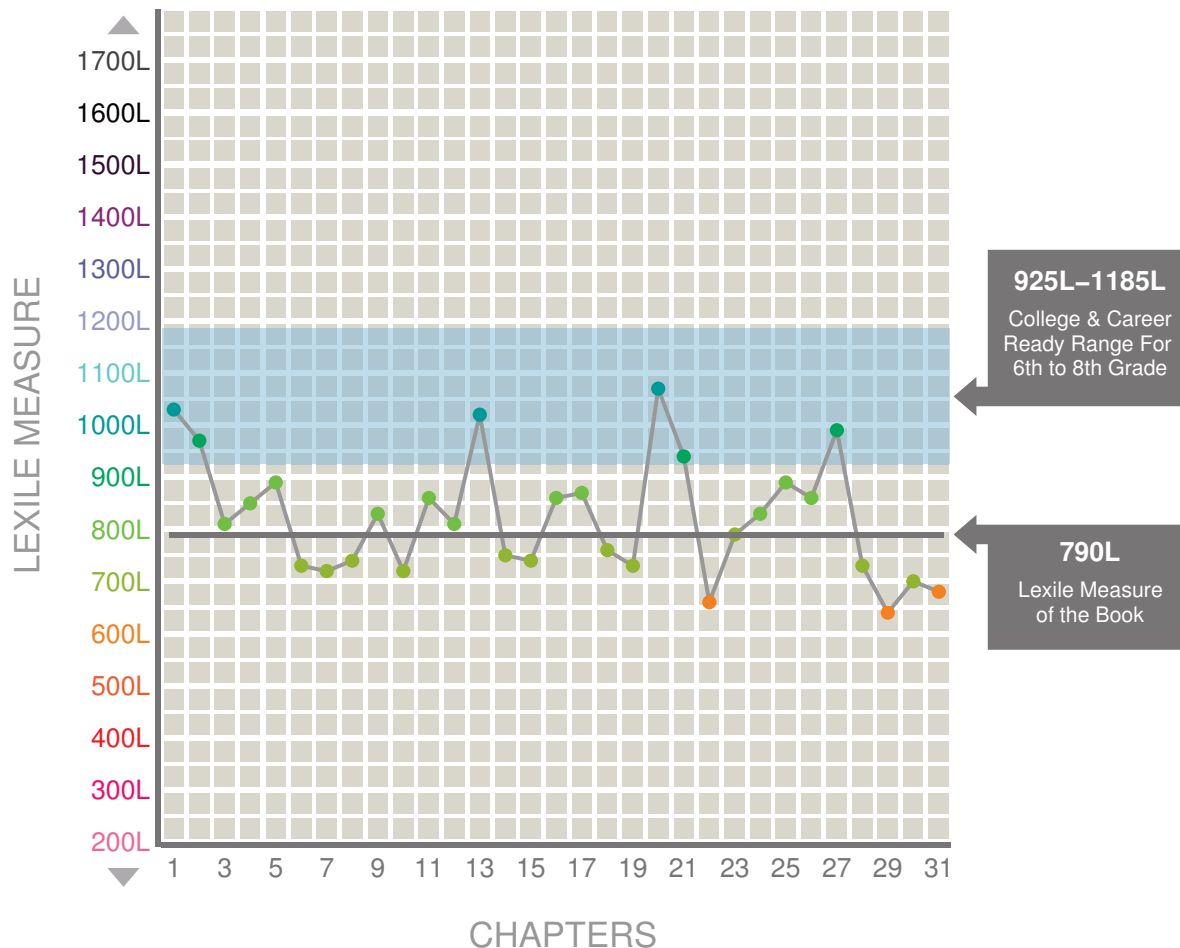

This guide provides the Lexile® measure for every chapter in this book and is intended to help inform instruction. This book's Lexile measure is 790L and is frequently taught in the 6th to 8th grade. Students in these grades should be reading texts that have reading demand of 925L through 1185L to be college and career ready by the end of Grade 12.

**Lexile Measure CHAPTER & DESCRIPTION**

1030L	1	History Of Maycomb
970L	2	Scout's First Day At School
810L	3	Tension With Miss Caroline
850L	4	The Boo Radley Game
890L	5	Meeting Miss Maudie
730L	6	Jem's Pants
720L	7	Gifts In The Tree
740L	8	Snow And Miss Maudie's Fire
830L	9	Bullying At School
720L	10	"One-Shot Finch"
860L	11	Mrs. Dubose's Camellia Bushes
810L	12	Calpurnia's Church
1020L	13	Aunt Alexandria Arrives
750L	14	Scout And Jem Fight
740L	15	The Jailhouse Mob
860L	16	Dolphus Raymond
870L	17	Bob Ewell's Testimony
760L	18	Mayella's Testimony
730L	19	Tom's Testimony
1070L	20	Atticus's Closing Argument
940L	21	The Verdict
660L	22	Maycomb Responds
790L	23	"Just One Kind Of Folks"
830L	24	The Women's Missionary Circle
890L	25	Reactions To News Of Tom