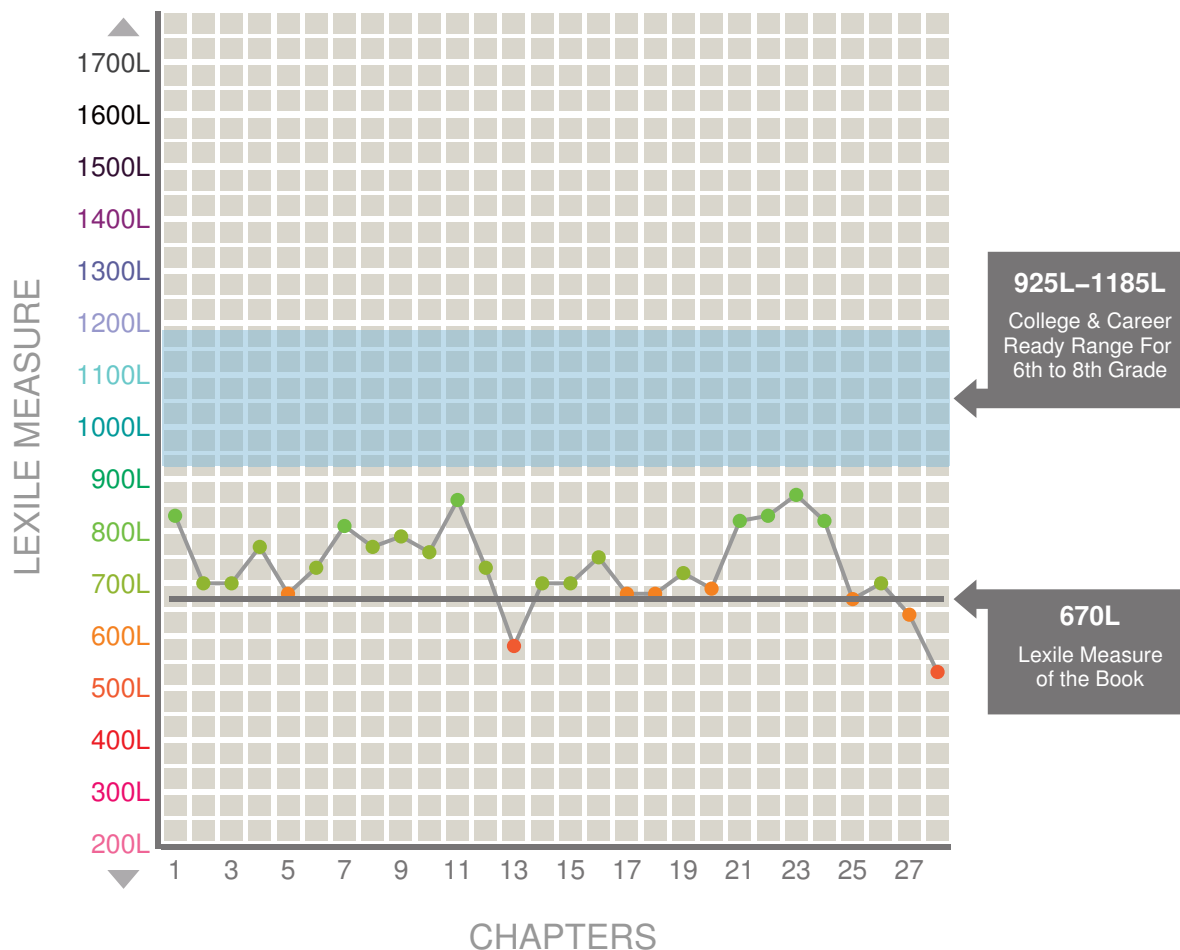

This guide provides the Lexile® measure for every chapter in this book and is intended to help inform instruction. This book's Lexile measure is 670L and is frequently taught in the 6th to 8th grade. Students in these grades should be reading texts that have reading demand of 925L through 1185L to be college and career ready by the end of Grade 12.

Lexile Measure	CHAPTER & DESCRIPTION
830L	1 Circle Justice Begins
700L	2 Explanation Of The Spirit Bear
700L	3 Burning Of The Shelter
770L	4 The Spirit Bear Appears
680L	5 Cole Thinks About His Past
730L	6 Watches The Spirit Bear
810L	7 Bear Attack; Cole Injured
770L	8 Storm And Baby Birds In The Nest Incident
790L	9 Mosquitoes And Horseflies Torment
760L	10 Eats A Live Mouse
860L	11 Help Comes For Cole
730L	12 Realizes Help Has Always Been There
580L	13 Hospital Recuperation
700L	14 Back To The Island
700L	15 Second Chances
750L	16 Preparing For Winter
680L	17 Whale Dance
680L	18 Wolf Dance
720L	19 Spirit Bear Dance
690L	20 Carving A Totem Begins
820L	21 Thinking About Past Betrayals
830L	22 Beaver Dance
870L	23 Dance Of Anger
820L	24 Peter's Suicide Attempts
670L	25 Peter Comes To The Island